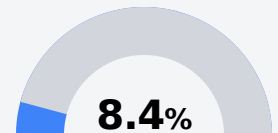

Provisional Teachers