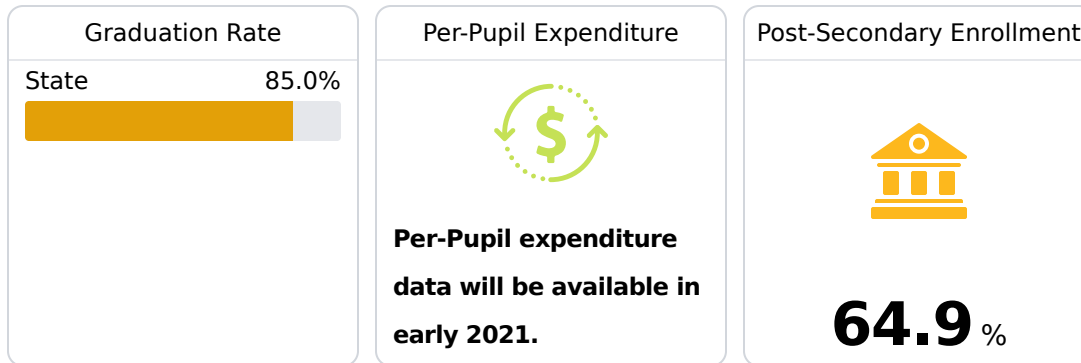

C Mississippi

 359 N West St
Jackson, MS 39201

 Dr. Carey M. Wright

Due to the impact of COVID-19 on school closures in the 2019-20 school year and a waiver from the U.S. Department of Education, the Mississippi Department of Education (MDE) has no assessment and accountability data to report for the 2019-20 school year.