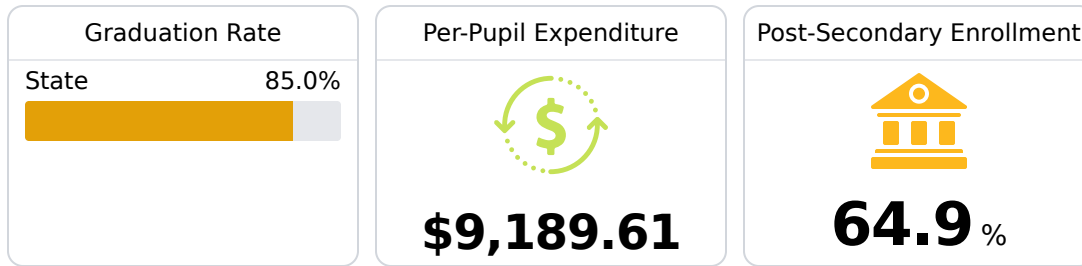

Mississippi

 359 N West St
Jackson, MS 39201

 Dr. Lance Evans

Due to the impact of COVID-19 on school closures in the 2019-20 school year and a waiver from the U.S. Department of Education, the Mississippi Department of Education (MDE) has no assessment and accountability data to report for the 2019-20 school year.