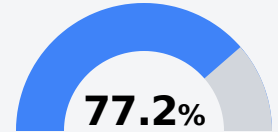

Teacher Data

31,364.0

Teachers

Experienced Teachers