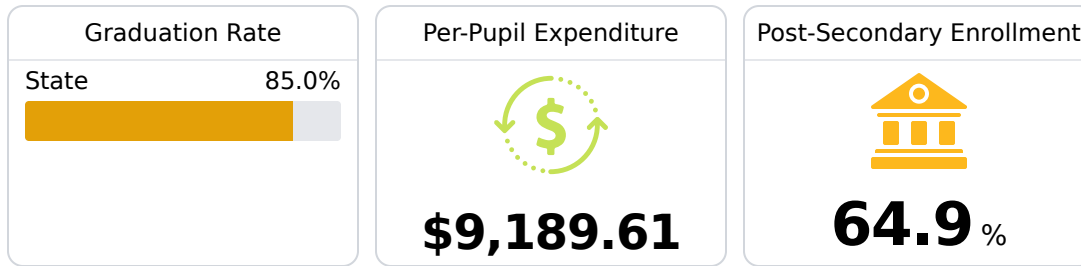

## Mississippi

 359 N West St  
Jackson, MS 39201

 Dr. Lance Evans

Due to the impact of COVID-19 on school closures in the 2019-20 school year and a waiver from the U.S. Department of Education, the Mississippi Department of Education (MDE) has no assessment and accountability data to report for the 2019-20 school year.