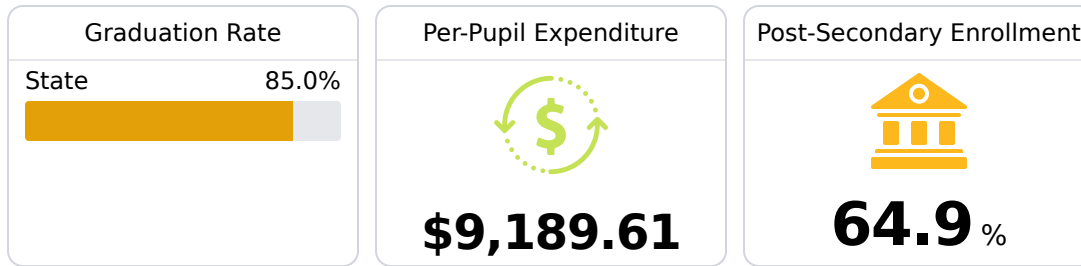

Mississippi

 359 N West St
Jackson, MS 39201

 Dr. Lance Evans

Due to the impact of COVID-19 on school closures in the 2019-20 school year and a waiver from the U.S. Department of Education, the Mississippi Department of Education (MDE) has no assessment and accountability data to report for the 2019-20 school year.