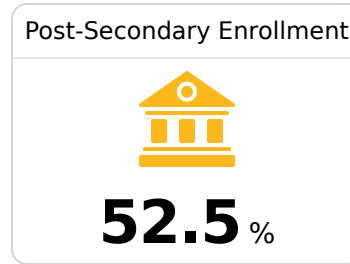

D Yazoo City High School

Yazoo City Municipal School District

1825 DR. MARTIN LUTHER KING DRIVE
Yazoo City, MS 39194

Kelvin Fuller
kfuller@masd.k12.ms.us

Identified for **Comprehensive Support and Improvement**

Due to the impact of COVID-19 on school closures in the 2019-20 school year and a waiver from the U.S. Department of Education, the Mississippi Department of Education (MDE) has no assessment and accountability data to report for the 2019-20 school year.

Teacher Data

44.6

Teachers

66.8%

Experienced Teachers

30.9%

Provisional Teachers

83.5%

In-Field Teachers