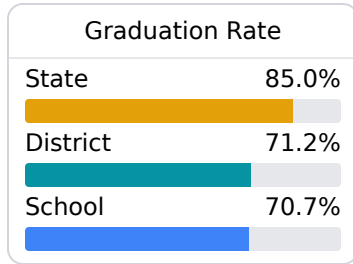

D Yazoo City High School

Yazoo City Municipal School District

1825 DR. MARTIN LUTHER KING DRIVE
Yazoo City, MS 39194

Kelvin Fuller
kfuller@masd.k12.ms.us

Identified for **Comprehensive Support and Improvement**

Due to the impact of COVID-19 on school closures in the 2019-20 school year and a waiver from the U.S. Department of Education, the Mississippi Department of Education (MDE) has no assessment and accountability data to report for the 2019-20 school year.

Teacher Data

44.6

Teachers

66.8%

Experienced Teachers

30.9%

Provisional Teachers

83.5%

In-Field Teachers