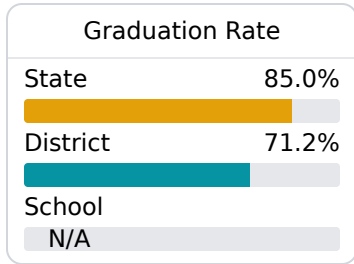

Bettie E Woolfolk Middle School

Yazoo City Municipal School District

209 W. 5TH ST
Yazoo City, MS 39194

Harrison Michael
hmichael@masd.k12.ms.us

Identified for **Targeted Support and Improvement**

Due to the impact of COVID-19 on school closures in the 2019-20 school year and a waiver from the U.S. Department of Education, the Mississippi Department of Education (MDE) has no assessment and accountability data to report for the 2019-20 school year.