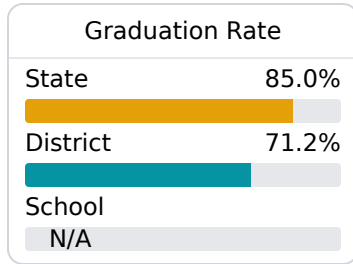

Bettie E Woolfolk Middle School

Yazoo City Municipal School District

209 W. 5TH ST
Yazoo City, MS 39194

Dr. Tulawna Belcher
tbelcher@masd.k12.ms.us

Identified for **Targeted Support and Improvement**

Due to the impact of COVID-19 on school closures in the 2019-20 school year and a waiver from the U.S. Department of Education, the Mississippi Department of Education (MDE) has no assessment and accountability data to report for the 2019-20 school year.