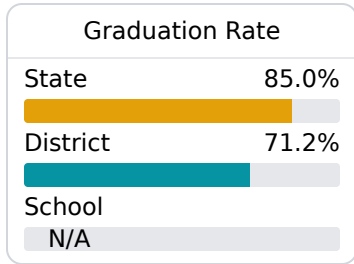

Webster Street Elementary School

Yazoo City Municipal School District

622 E.4TH ST.
Yazoo City, MS 39194

Marquita Robertson
mroberton@masd.k12.ms.us

Identified for **Comprehensive Support and Improvement**

Due to the impact of COVID-19 on school closures in the 2019-20 school year and a waiver from the U.S. Department of Education, the Mississippi Department of Education (MDE) has no assessment and accountability data to report for the 2019-20 school year.