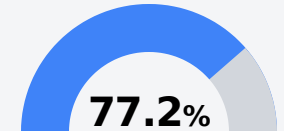

Teacher Data

21.9

Teachers

Experienced Teachers