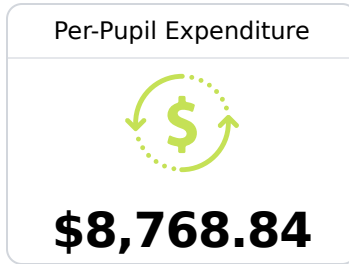

Webster Street Elementary School

Yazoo City Municipal School District

622 E.4TH ST.
Yazoo City, MS 39194

Marquita Robertson
mroberton@masd.k12.ms.us

Identified for **Comprehensive Support and Improvement**

Due to the impact of COVID-19 on school closures in the 2019-20 school year and a waiver from the U.S. Department of Education, the Mississippi Department of Education (MDE) has no assessment and accountability data to report for the 2019-20 school year.