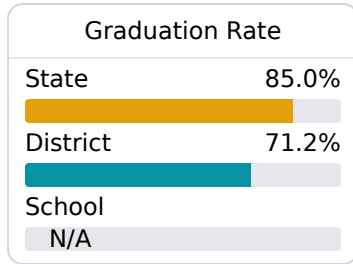

## McCoy Elementary School

Yazoo City Municipal School District

1835 School Dr  
Yazoo City, MS 39194

Lakesha Doyle  
ldoyle@masd.k12.ms.us

Identified for **Additional Targeted Support and Improvement**

Due to the impact of COVID-19 on school closures in the 2019-20 school year and a waiver from the U.S. Department of Education, the Mississippi Department of Education (MDE) has no assessment and accountability data to report for the 2019-20 school year.