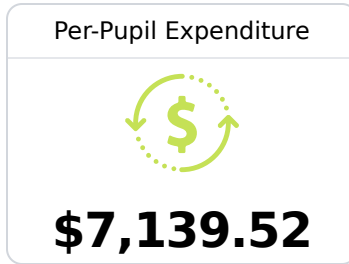

## McCoy Elementary School

Yazoo City Municipal School District

1835 School Dr  
Yazoo City, MS 39194

Tommy Molden  
tmolden@masd.k12.ms.us

Identified for **Additional Targeted Support and Improvement**

Due to the impact of COVID-19 on school closures in the 2019-20 school year and a waiver from the U.S. Department of Education, the Mississippi Department of Education (MDE) has no assessment and accountability data to report for the 2019-20 school year.