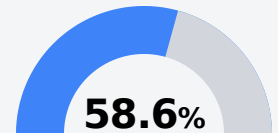

Teacher Data

47.9

Teachers

Experienced Teachers