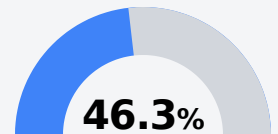

Provisional Teachers