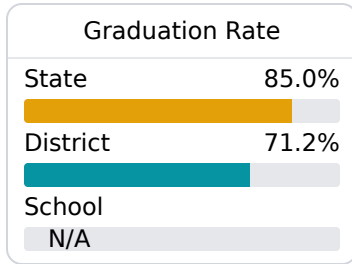

## McCoy Elementary School

Yazoo City Municipal School District

1835 School Dr  
Yazoo City, MS 39194

Tommy Molden  
tmolden@masd.k12.ms.us

Identified for **Additional Targeted Support and Improvement**

Due to the impact of COVID-19 on school closures in the 2019-20 school year and a waiver from the U.S. Department of Education, the Mississippi Department of Education (MDE) has no assessment and accountability data to report for the 2019-20 school year.