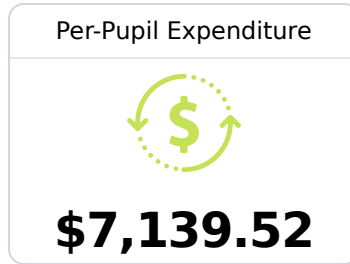

## McCoy Elementary School

Yazoo City Municipal School District

1835 School Dr  
Yazoo City, MS 39194

Lakesha Doyle  
ldoyle@masd.k12.ms.us

Identified for **Additional Targeted Support and Improvement**

Due to the impact of COVID-19 on school closures in the 2019-20 school year and a waiver from the U.S. Department of Education, the Mississippi Department of Education (MDE) has no assessment and accountability data to report for the 2019-20 school year.