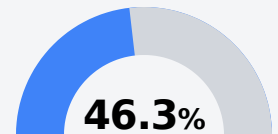

Provisional Teachers