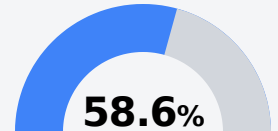

Teacher Data

47.9

Teachers

Experienced Teachers