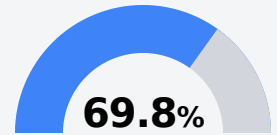

Teacher Data

12.2

Teachers

Experienced Teachers