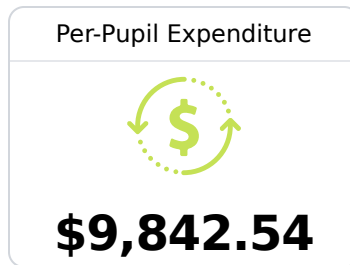

Bentonia Gibbs School Yazoo County School District

10340 HWY 433 WEST
Bentonia, MS 39040

Andrea Edgecombe
andrea.edgecombe@yazoo.k12.ms.us

Due to the impact of COVID-19 on school closures in the 2019-20 school year and a waiver from the U.S. Department of Education, the Mississippi Department of Education (MDE) has no assessment and accountability data to report for the 2019-20 school year.

Graduation Rate	
State	85.0%
District	81.6%
School	N/A

Teacher Data

32.1

Teachers

65.8%

Experienced Teachers

7.4%

Provisional Teachers

95.7%

In-Field Teachers