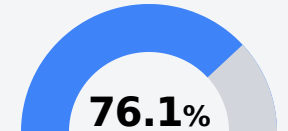

Teacher Data

21.9

Teachers

Experienced Teachers