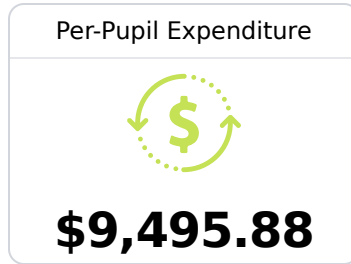

## Yazoo County Middle School

Yazoo County School District

116 PANTHER DRIVE  
Yazoo City, MS 39194

Tracey Watts  
tracey.watts@yazoo.k12.ms.us

Identified for **Targeted Support and Improvement**

Due to the impact of COVID-19 on school closures in the 2019-20 school year and a waiver from the U.S. Department of Education, the Mississippi Department of Education (MDE) has no assessment and accountability data to report for the 2019-20 school year.