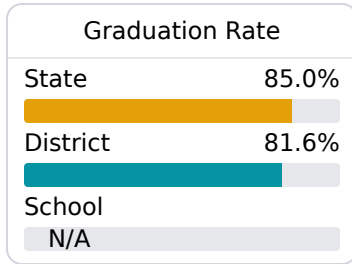

## Yazoo County Middle School

Yazoo County School District

116 PANTHER DRIVE  
Yazoo City, MS 39194

Tracey Watts  
tracey.watts@yazoo.k12.ms.us

Identified for **Targeted Support and Improvement**

Due to the impact of COVID-19 on school closures in the 2019-20 school year and a waiver from the U.S. Department of Education, the Mississippi Department of Education (MDE) has no assessment and accountability data to report for the 2019-20 school year.