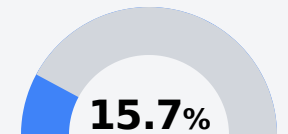

Provisional Teachers