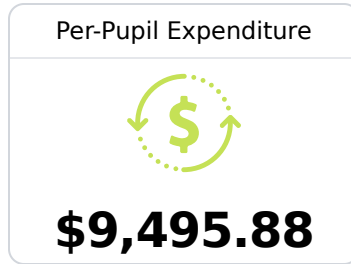

Yazoo County Middle School

Yazoo County School District

116 PANTHER DRIVE
Yazoo City, MS 39194

Tracey Watts
tracey.watts@yazoo.k12.ms.us

Identified for **Targeted Support and Improvement**

Due to the impact of COVID-19 on school closures in the 2019-20 school year and a waiver from the U.S. Department of Education, the Mississippi Department of Education (MDE) has no assessment and accountability data to report for the 2019-20 school year.