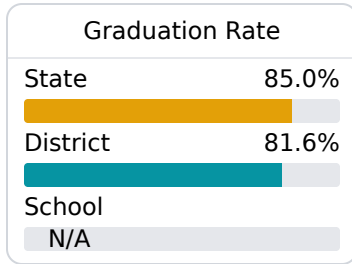

Yazoo County Middle School

Yazoo County School District

116 PANTHER DRIVE
Yazoo City, MS 39194

Tracey Watts
tracey.watts@yazoo.k12.ms.us

Identified for **Targeted Support and Improvement**

Due to the impact of COVID-19 on school closures in the 2019-20 school year and a waiver from the U.S. Department of Education, the Mississippi Department of Education (MDE) has no assessment and accountability data to report for the 2019-20 school year.