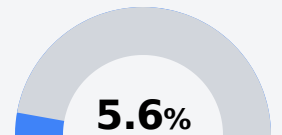

Provisional Teachers