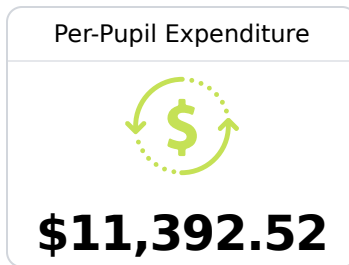

## Yazoo County High School

Yazoo County School District

191 PANTHER DRIVE  
Yazoo City, MS 39194

James Arrington  
james.arrington@yazoo.k12.ms.us

Due to the impact of COVID-19 on school closures in the 2019-20 school year and a waiver from the U.S. Department of Education, the Mississippi Department of Education (MDE) has no assessment and accountability data to report for the 2019-20 school year.