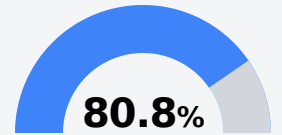

Teacher Data

35.6

Teachers

Experienced Teachers