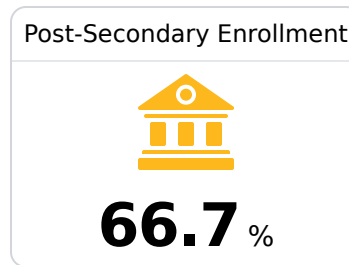

## Yazoo County High School

Yazoo County School District

191 PANTHER DRIVE  
Yazoo City, MS 39194

James Arrington  
james.arrington@yazoo.k12.ms.us

Due to the impact of COVID-19 on school closures in the 2019-20 school year and a waiver from the U.S. Department of Education, the Mississippi Department of Education (MDE) has no assessment and accountability data to report for the 2019-20 school year.