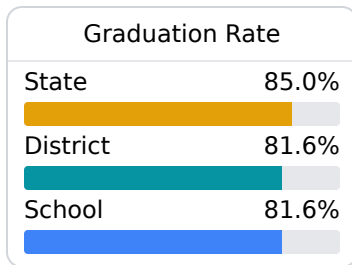

Yazoo County High School

Yazoo County School District

191 PANTHER DRIVE
Yazoo City, MS 39194

James Arrington
james.arrington@yazoo.k12.ms.us

Due to the impact of COVID-19 on school closures in the 2019-20 school year and a waiver from the U.S. Department of Education, the Mississippi Department of Education (MDE) has no assessment and accountability data to report for the 2019-20 school year.