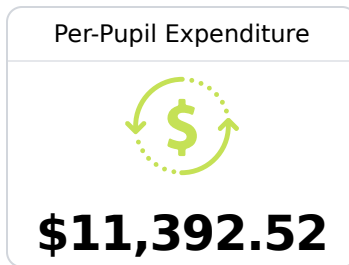

Yazoo County High School

Yazoo County School District

191 PANTHER DRIVE
Yazoo City, MS 39194

James Arrington
james.arrington@yazoo.k12.ms.us

Due to the impact of COVID-19 on school closures in the 2019-20 school year and a waiver from the U.S. Department of Education, the Mississippi Department of Education (MDE) has no assessment and accountability data to report for the 2019-20 school year.