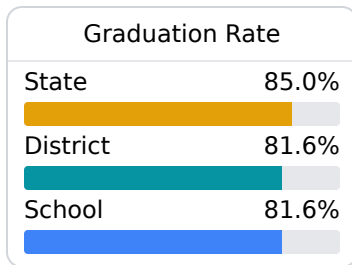

## Yazoo County High School

Yazoo County School District

191 PANTHER DRIVE  
Yazoo City, MS 39194

James Arrington  
james.arrington@yazoo.k12.ms.us

Due to the impact of COVID-19 on school closures in the 2019-20 school year and a waiver from the U.S. Department of Education, the Mississippi Department of Education (MDE) has no assessment and accountability data to report for the 2019-20 school year.