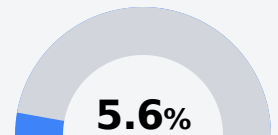

Provisional Teachers