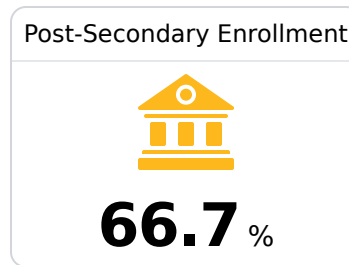

Yazoo County High School

Yazoo County School District

191 PANTHER DRIVE
Yazoo City, MS 39194

James Arrington
james.arrington@yazoo.k12.ms.us

Due to the impact of COVID-19 on school closures in the 2019-20 school year and a waiver from the U.S. Department of Education, the Mississippi Department of Education (MDE) has no assessment and accountability data to report for the 2019-20 school year.