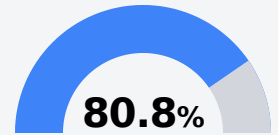

Teacher Data

35.6

Teachers

Experienced Teachers