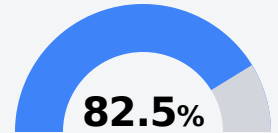

Teacher Data

38.5

Teachers

Experienced Teachers