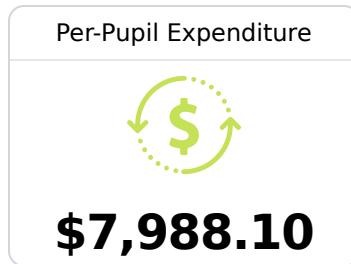

## Davidson Elementary School

Water Valley School District

207 Goode Street  
Water Valley, MS 38965

James Watson  
jwatson@wvsd.k12.ms.us

Identified for **Targeted Support and Improvement**

Due to the impact of COVID-19 on school closures in the 2019-20 school year and a waiver from the U.S. Department of Education, the Mississippi Department of Education (MDE) has no assessment and accountability data to report for the 2019-20 school year.