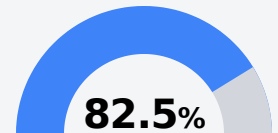

Teacher Data

38.5

Teachers

Experienced Teachers