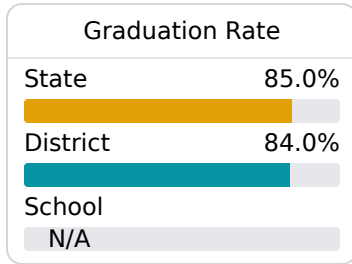

## Davidson Elementary School

Water Valley School District

207 Goode Street  
Water Valley, MS 38965

James Watson  
jwatson@wvsd.k12.ms.us

Identified for **Targeted Support and Improvement**

Due to the impact of COVID-19 on school closures in the 2019-20 school year and a waiver from the U.S. Department of Education, the Mississippi Department of Education (MDE) has no assessment and accountability data to report for the 2019-20 school year.