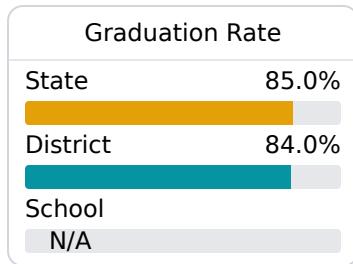

## Davidson Elementary School

Water Valley School District

207 Goode Street  
Water Valley, MS 38965

James Watson  
jwatson@wvsd.k12.ms.us

Identified for **Targeted Support and Improvement**

Due to the impact of COVID-19 on school closures in the 2019-20 school year and a waiver from the U.S. Department of Education, the Mississippi Department of Education (MDE) has no assessment and accountability data to report for the 2019-20 school year.