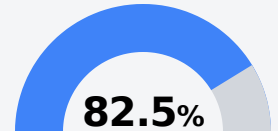

Teacher Data

38.5

Teachers

Experienced Teachers