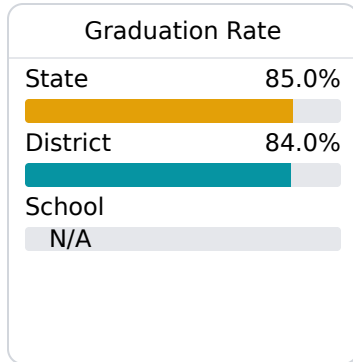

Davidson Elementary School

Water Valley School District

207 Goode Street
Water Valley, MS 38965

Sharron Lipsey
slipsey@wvsd.k12.ms.us

Identified for **Targeted Support and Improvement**

Due to the impact of COVID-19 on school closures in the 2019-20 school year and a waiver from the U.S. Department of Education, the Mississippi Department of Education (MDE) has no assessment and accountability data to report for the 2019-20 school year.