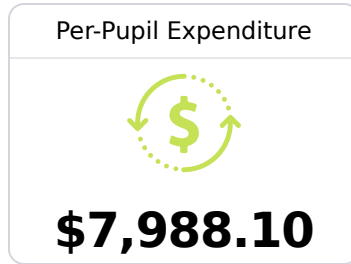

## Davidson Elementary School

Water Valley School District

207 Goode Street  
Water Valley, MS 38965

James Watson  
jwatson@wvsd.k12.ms.us

Identified for **Targeted Support and Improvement**

Due to the impact of COVID-19 on school closures in the 2019-20 school year and a waiver from the U.S. Department of Education, the Mississippi Department of Education (MDE) has no assessment and accountability data to report for the 2019-20 school year.