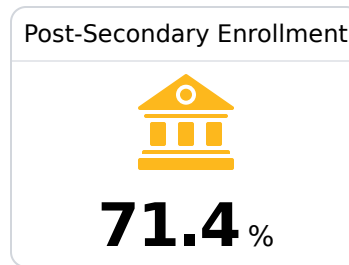

B Coffeeville High School Coffeeville School District

 16900 Okahoma Street
Coffeeville, MS 38922

 Natessia Jackson
njackson@coffeevilleschools.org

Due to the impact of COVID-19 on school closures in the 2019-20 school year and a waiver from the U.S. Department of Education, the Mississippi Department of Education (MDE) has no assessment and accountability data to report for the 2019-20 school year.