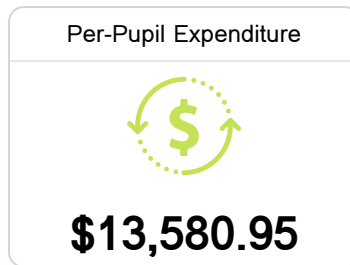

B Coffeeville High School Coffeeville School District

 16900 Okahoma Street
Coffeeville, MS 38922

 Natessia Jackson
njackson@coffeevilleschools.org

Due to the impact of COVID-19 on school closures in the 2019-20 school year and a waiver from the U.S. Department of Education, the Mississippi Department of Education (MDE) has no assessment and accountability data to report for the 2019-20 school year.