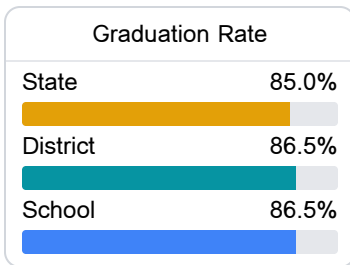

B Coffeeville High School Coffeeville School District

 16900 Okahoma Street
Coffeeville, MS 38922

 Natessia Jackson
njackson@coffeevilleschools.org

Due to the impact of COVID-19 on school closures in the 2019-20 school year and a waiver from the U.S. Department of Education, the Mississippi Department of Education (MDE) has no assessment and accountability data to report for the 2019-20 school year.