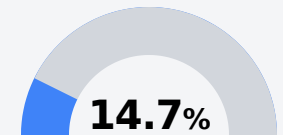

Provisional Teachers