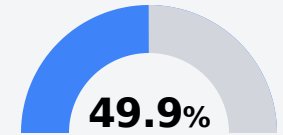

Teacher Data

19.5

Teachers

Experienced Teachers