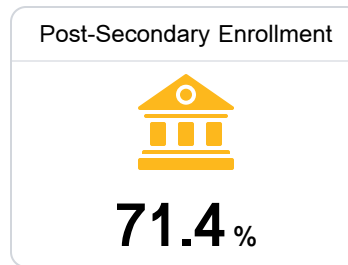

B Coffeeville High School Coffeeville School District

 16900 Okahoma Street
Coffeeville, MS 38922

 Natessia Jackson
njackson@coffeevilleschools.org

Due to the impact of COVID-19 on school closures in the 2019-20 school year and a waiver from the U.S. Department of Education, the Mississippi Department of Education (MDE) has no assessment and accountability data to report for the 2019-20 school year.