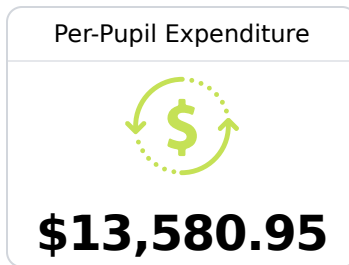

B Coffeeville High School Coffeeville School District

 16900 Okahoma Street
Coffeeville, MS 38922

 Natessia Jackson
njackson@coffeevilleschools.org

Due to the impact of COVID-19 on school closures in the 2019-20 school year and a waiver from the U.S. Department of Education, the Mississippi Department of Education (MDE) has no assessment and accountability data to report for the 2019-20 school year.