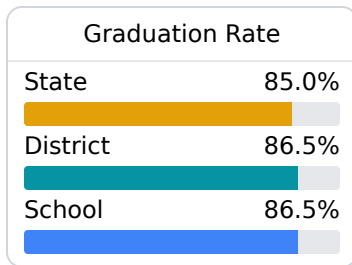

B Coffeeville High School Coffeeville School District

 16900 Okahoma Street
Coffeeville, MS 38922

 Natessia Jackson
njackson@coffeevilleschools.org

Due to the impact of COVID-19 on school closures in the 2019-20 school year and a waiver from the U.S. Department of Education, the Mississippi Department of Education (MDE) has no assessment and accountability data to report for the 2019-20 school year.