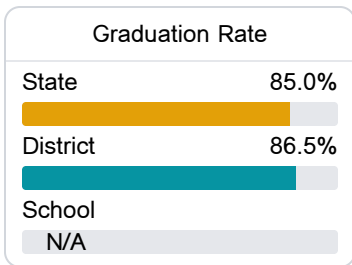

Coffeeville Elementary School

Coffeeville School District

104 Davis Street
Coffeeville, MS 38922

Willie Reece
wreece@coffeevilleschools.org

Due to the impact of COVID-19 on school closures in the 2019-20 school year and a waiver from the U.S. Department of Education, the Mississippi Department of Education (MDE) has no assessment and accountability data to report for the 2019-20 school year.