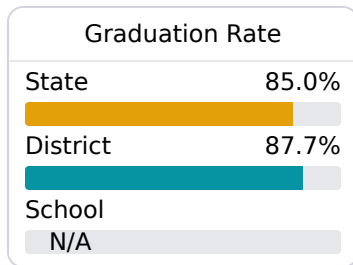

Eiland Middle School

Louisville Municipal School District

83 CAMILE STREET
Louisville, MS 39339

Derek Hopkins
dhopkins@Louisville.k12.ms.us

Due to the impact of COVID-19 on school closures in the 2019-20 school year and a waiver from the U.S. Department of Education, the Mississippi Department of Education (MDE) has no assessment and accountability data to report for the 2019-20 school year.