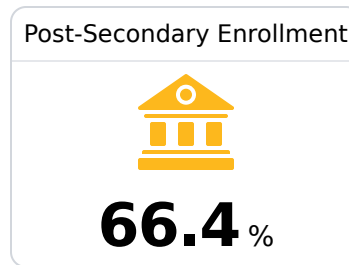

Louisville High School

Louisville Municipal School District

258 IVY AVENUE
Louisville, MS 39339

Danya Turner
dturner@Louisville.k12.ms.us

Due to the impact of COVID-19 on school closures in the 2019-20 school year and a waiver from the U.S. Department of Education, the Mississippi Department of Education (MDE) has no assessment and accountability data to report for the 2019-20 school year.