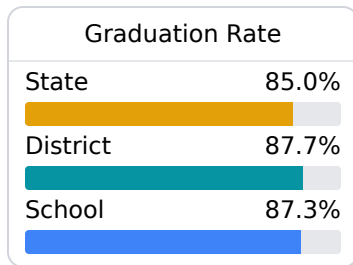

Louisville High School

Louisville Municipal School District

258 IVY AVENUE
Louisville, MS 39339

Danya Turner
dturner@Louisville.k12.ms.us

Due to the impact of COVID-19 on school closures in the 2019-20 school year and a waiver from the U.S. Department of Education, the Mississippi Department of Education (MDE) has no assessment and accountability data to report for the 2019-20 school year.