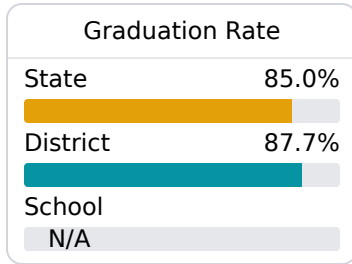

B Louisville Elementary School

Louisville Municipal School District

 172 N COLUMBUS AVENUE
Louisville, MS 39339

 Gina Smith
gsmith@louisville.k12.ms.us

Identified for **Targeted Support and Improvement**

Due to the impact of COVID-19 on school closures in the 2019-20 school year and a waiver from the U.S. Department of Education, the Mississippi Department of Education (MDE) has no assessment and accountability data to report for the 2019-20 school year.