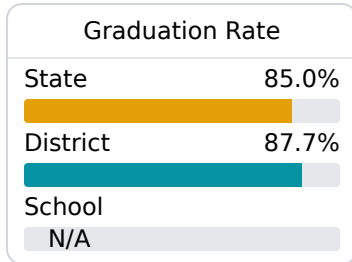

B Louisville Elementary School

Louisville Municipal School District

 172 N COLUMBUS AVENUE
Louisville, MS 39339

 Drew Smith
dsmith@louisville.k12.ms.us

Identified for **Targeted Support and Improvement**

Due to the impact of COVID-19 on school closures in the 2019-20 school year and a waiver from the U.S. Department of Education, the Mississippi Department of Education (MDE) has no assessment and accountability data to report for the 2019-20 school year.