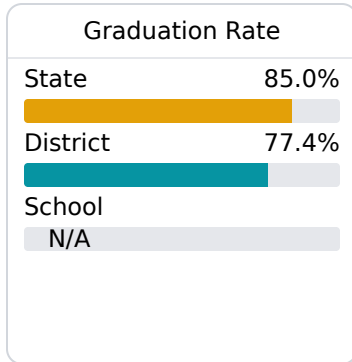

William Winans Middle School

Wilkinson County School District

166 East Cherokee
Centreville, MS 39631

Mary Sago-Scott
mscott@wilkinson.k12.ms.us

Identified for **Targeted Support and Improvement**

Due to the impact of COVID-19 on school closures in the 2019-20 school year and a waiver from the U.S. Department of Education, the Mississippi Department of Education (MDE) has no assessment and accountability data to report for the 2019-20 school year.