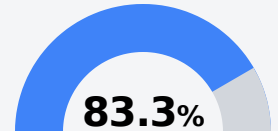

Teacher Data

17.9

Teachers

Experienced Teachers