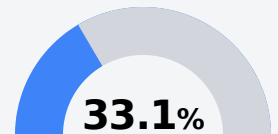

Provisional Teachers