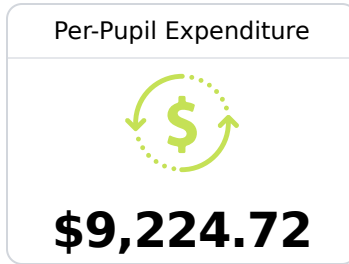

William Winans Middle School

Wilkinson County School District

166 East Cherokee
Centreville, MS 39631

Dominick Williams
dwilliams@wilkinson.k12.ms.us

Identified for **Targeted Support and Improvement**

Due to the impact of COVID-19 on school closures in the 2019-20 school year and a waiver from the U.S. Department of Education, the Mississippi Department of Education (MDE) has no assessment and accountability data to report for the 2019-20 school year.