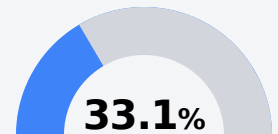

Provisional Teachers