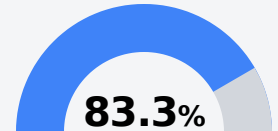

Teacher Data

17.9

Teachers

Experienced Teachers