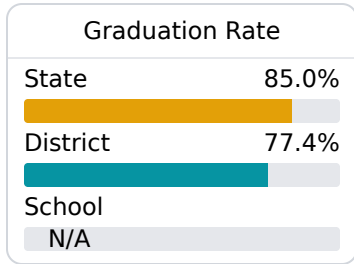

William Winans Middle School

Wilkinson County School District

166 East Cherokee
Centreville, MS 39631

Dominick Williams
dwilliams@wilkinson.k12.ms.us

Identified for **Targeted Support and Improvement**

Due to the impact of COVID-19 on school closures in the 2019-20 school year and a waiver from the U.S. Department of Education, the Mississippi Department of Education (MDE) has no assessment and accountability data to report for the 2019-20 school year.