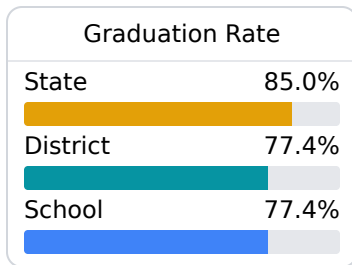

D Wilkinson County High

Wilkinson County School District

 522 Pond Pinckneyville Pond Road
Woodville, MS 39669

 Robert Williams, Jr.
rwilliams@wilkinson.k12.ms.us

Due to the impact of COVID-19 on school closures in the 2019-20 school year and a waiver from the U.S. Department of Education, the Mississippi Department of Education (MDE) has no assessment and accountability data to report for the 2019-20 school year.