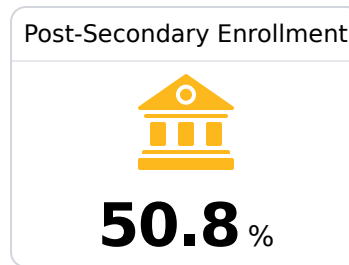

D Wilkinson County High

Wilkinson County School District

 522 Pond Pinckneyville Pond Road
Woodville, MS 39669

 Robert Williams, Jr.
rwilliams@wilkinson.k12.ms.us

Due to the impact of COVID-19 on school closures in the 2019-20 school year and a waiver from the U.S. Department of Education, the Mississippi Department of Education (MDE) has no assessment and accountability data to report for the 2019-20 school year.