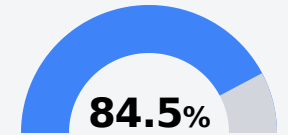

Teacher Data

25.8

Teachers

Experienced Teachers