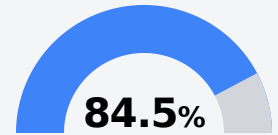

Teacher Data

25.8

Teachers

Experienced Teachers