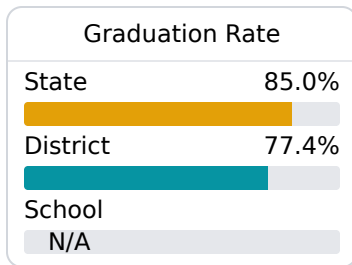

Wilkinson County Elementary

Wilkinson County School District

522 POND PINCKNEYVILLE
Woodville, MS 39669

Stacey Royal
sroyal@wilkinson.k12.ms.us

Due to the impact of COVID-19 on school closures in the 2019-20 school year and a waiver from the U.S. Department of Education, the Mississippi Department of Education (MDE) has no assessment and accountability data to report for the 2019-20 school year.