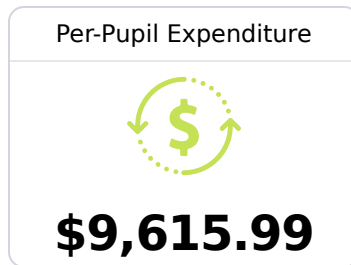

Wilkinson County Elementary

Wilkinson County School District

522 POND PINCKNEYVILLE
Woodville, MS 39669

Stacey Royal
sroyal@wilkinson.k12.ms.us

Due to the impact of COVID-19 on school closures in the 2019-20 school year and a waiver from the U.S. Department of Education, the Mississippi Department of Education (MDE) has no assessment and accountability data to report for the 2019-20 school year.