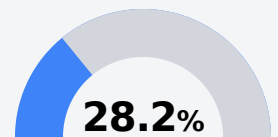

Provisional Teachers