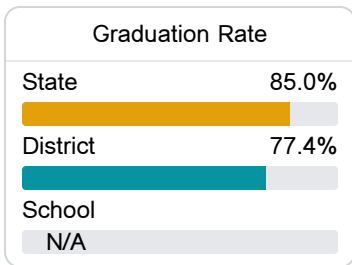

Finch Elementary

Wilkinson County School District

1125 South Crosby Street
Centreville, MS 39631

TBA
TBA@wilkinson.k12.ms.us

Due to the impact of COVID-19 on school closures in the 2019-20 school year and a waiver from the U.S. Department of Education, the Mississippi Department of Education (MDE) has no assessment and accountability data to report for the 2019-20 school year.