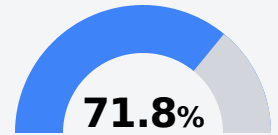

Teacher Data

16.7

Teachers

Experienced Teachers