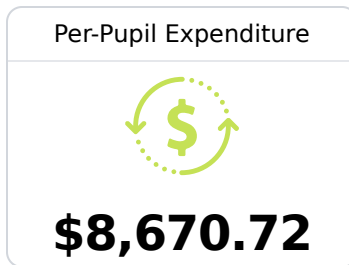

## Finch Elementary

Wilkinson County School District

1125 South Crosby Street  
Centreville, MS 39631

TBA  
TBA@wilkinson.k12.ms.us

Due to the impact of COVID-19 on school closures in the 2019-20 school year and a waiver from the U.S. Department of Education, the Mississippi Department of Education (MDE) has no assessment and accountability data to report for the 2019-20 school year.