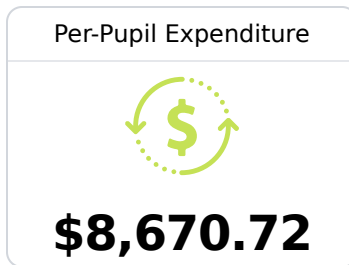

Finch Elementary

Wilkinson County School District

1125 South Crosby Street
Centreville, MS 39631

TBA
TBA@wilkinson.k12.ms.us

Due to the impact of COVID-19 on school closures in the 2019-20 school year and a waiver from the U.S. Department of Education, the Mississippi Department of Education (MDE) has no assessment and accountability data to report for the 2019-20 school year.