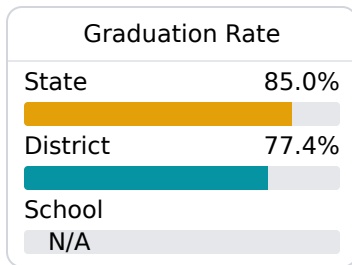

Finch Elementary

Wilkinson County School District

1125 South Crosby Street
Centreville, MS 39631

TBA
TBA@wilkinson.k12.ms.us

Due to the impact of COVID-19 on school closures in the 2019-20 school year and a waiver from the U.S. Department of Education, the Mississippi Department of Education (MDE) has no assessment and accountability data to report for the 2019-20 school year.