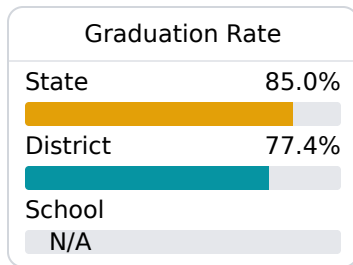

## Finch Elementary

Wilkinson County School District

1125 South Crosby Street  
Centreville, MS 39631

TBA  
TBA@wilkinson.k12.ms.us

Due to the impact of COVID-19 on school closures in the 2019-20 school year and a waiver from the U.S. Department of Education, the Mississippi Department of Education (MDE) has no assessment and accountability data to report for the 2019-20 school year.