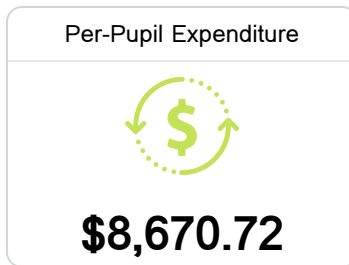

Finch Elementary

Wilkinson County School District

1125 South Crosby Street
Centreville, MS 39631

TBA
TBA@wilkinson.k12.ms.us

Due to the impact of COVID-19 on school closures in the 2019-20 school year and a waiver from the U.S. Department of Education, the Mississippi Department of Education (MDE) has no assessment and accountability data to report for the 2019-20 school year.