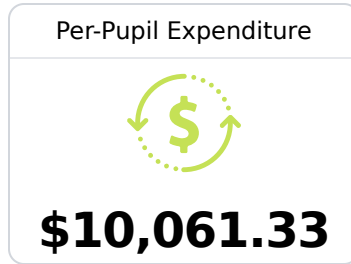

Wayne County High School

Wayne County School District

1325 Azalea Drive
Waynesboro, MS 39367

Robert Hathorn
hathornr@wcsdms.com

Identified for **Targeted Support and Improvement**

Due to the impact of COVID-19 on school closures in the 2019-20 school year and a waiver from the U.S. Department of Education, the Mississippi Department of Education (MDE) has no assessment and accountability data to report for the 2019-20 school year.