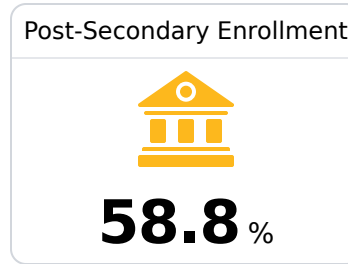

## Wayne County High School

Wayne County School District

1325 Azalea Drive  
Waynesboro, MS 39367

Robert Hathorn  
hathornr@wcsdms.com

Identified for **Targeted Support and Improvement**

Due to the impact of COVID-19 on school closures in the 2019-20 school year and a waiver from the U.S. Department of Education, the Mississippi Department of Education (MDE) has no assessment and accountability data to report for the 2019-20 school year.