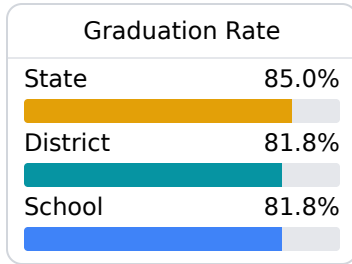

Wayne County High School

Wayne County School District

1325 Azalea Drive
Waynesboro, MS 39367

Robert Hathorn
hathornr@wcsdms.com

Identified for **Targeted Support and Improvement**

Due to the impact of COVID-19 on school closures in the 2019-20 school year and a waiver from the U.S. Department of Education, the Mississippi Department of Education (MDE) has no assessment and accountability data to report for the 2019-20 school year.