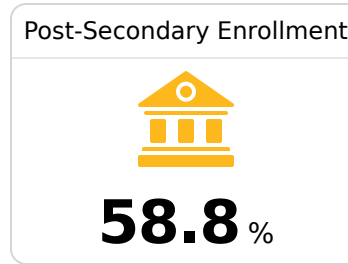

Wayne County High School

Wayne County School District

1325 Azalea Drive
Waynesboro, MS 39367

Robert Hathorn
hathornr@wcsdms.com

Identified for **Targeted Support and Improvement**

Due to the impact of COVID-19 on school closures in the 2019-20 school year and a waiver from the U.S. Department of Education, the Mississippi Department of Education (MDE) has no assessment and accountability data to report for the 2019-20 school year.