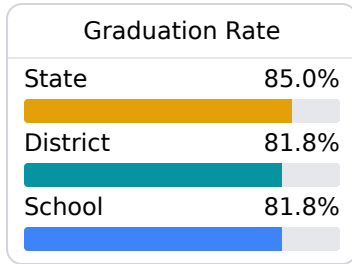

## Wayne County High School

Wayne County School District

1325 Azalea Drive  
Waynesboro, MS 39367

Robert Hathorn  
hathornr@wcsdms.com

Identified for **Targeted Support and Improvement**

Due to the impact of COVID-19 on school closures in the 2019-20 school year and a waiver from the U.S. Department of Education, the Mississippi Department of Education (MDE) has no assessment and accountability data to report for the 2019-20 school year.