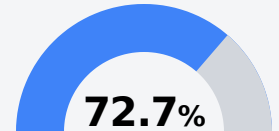

Teacher Data

64.1

Teachers

Experienced Teachers