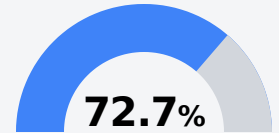

Teacher Data

64.1

Teachers

Experienced Teachers