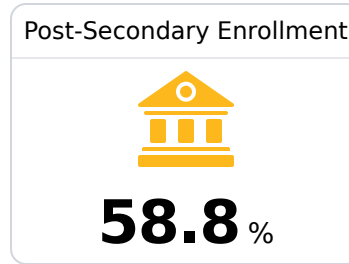

Wayne County High School

Wayne County School District

1325 Azalea Drive
Waynesboro, MS 39367

Robert Hathorn
hathornr@wcsdms.com

Identified for **Targeted Support and Improvement**

Due to the impact of COVID-19 on school closures in the 2019-20 school year and a waiver from the U.S. Department of Education, the Mississippi Department of Education (MDE) has no assessment and accountability data to report for the 2019-20 school year.