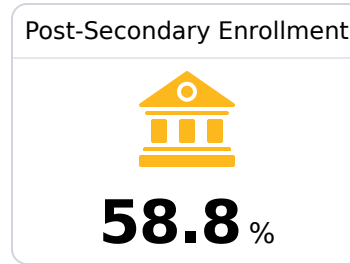

Wayne County High School

Wayne County School District

1325 Azalea Drive
Waynesboro, MS 39367

Robert Hathorn
hathornr@wcsdms.com

Identified for **Targeted Support and Improvement**

Due to the impact of COVID-19 on school closures in the 2019-20 school year and a waiver from the U.S. Department of Education, the Mississippi Department of Education (MDE) has no assessment and accountability data to report for the 2019-20 school year.