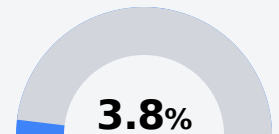

Provisional Teachers