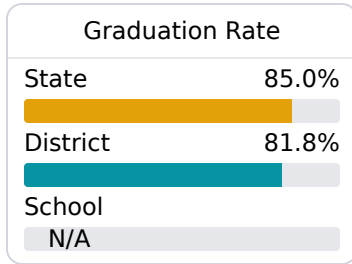

Wayne Central Elementary School

Wayne County School District

1022 Azalea Drive
Waynesboro, MS 39367

Carrie Turbyfill
turbyfillc@wcsdms.com

Identified for **Targeted Support and Improvement**

Due to the impact of COVID-19 on school closures in the 2019-20 school year and a waiver from the U.S. Department of Education, the Mississippi Department of Education (MDE) has no assessment and accountability data to report for the 2019-20 school year.