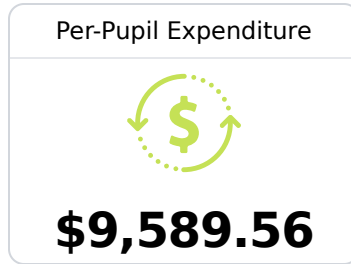

Wayne Central Elementary School

Wayne County School District

1022 Azalea Drive
Waynesboro, MS 39367

Carrie Turbyfill
turbyfillc@wcsdms.com

Identified for **Targeted Support and Improvement**

Due to the impact of COVID-19 on school closures in the 2019-20 school year and a waiver from the U.S. Department of Education, the Mississippi Department of Education (MDE) has no assessment and accountability data to report for the 2019-20 school year.