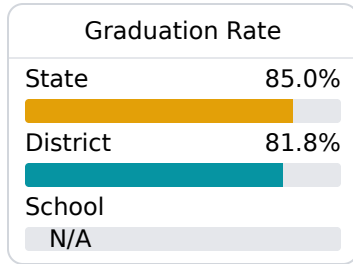

Wayne Central Elementary School

Wayne County School District

1022 Azalea Drive
Waynesboro, MS 39367

Carrie Turbyfill
turbyfillc@wcsdms.com

Identified for **Targeted Support and Improvement**

Due to the impact of COVID-19 on school closures in the 2019-20 school year and a waiver from the U.S. Department of Education, the Mississippi Department of Education (MDE) has no assessment and accountability data to report for the 2019-20 school year.