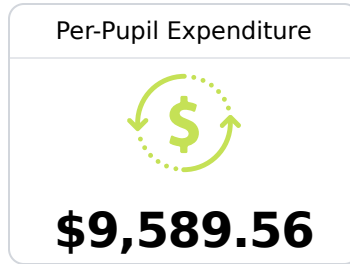

Wayne Central Elementary School

Wayne County School District

1022 Azalea Drive
Waynesboro, MS 39367

Carrie Turbyfill
turbyfillc@wcsdms.com

Identified for **Targeted Support and Improvement**

Due to the impact of COVID-19 on school closures in the 2019-20 school year and a waiver from the U.S. Department of Education, the Mississippi Department of Education (MDE) has no assessment and accountability data to report for the 2019-20 school year.