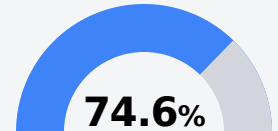

Teacher Data

43.3

Teachers

Experienced Teachers