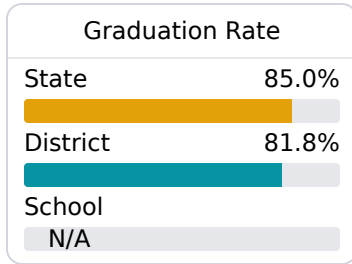

## Waynesboro Riverview Ele School

Wayne County School District

155 Wayne Street  
Waynesboro, MS 39367

Shronda Turner  
turnersh@wcsdms.com

Identified for **Additional Targeted Support and Improvement**

Due to the impact of COVID-19 on school closures in the 2019-20 school year and a waiver from the U.S. Department of Education, the Mississippi Department of Education (MDE) has no assessment and accountability data to report for the 2019-20 school year.