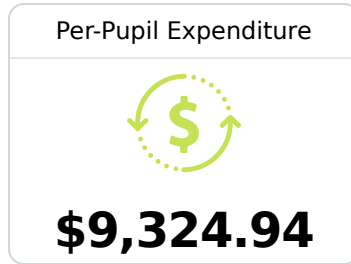

## Waynesboro Riverview Ele School

Wayne County School District

155 Wayne Street  
Waynesboro, MS 39367

Shronda Turner  
turnersh@wcsdms.com

Identified for **Additional Targeted Support and Improvement**

Due to the impact of COVID-19 on school closures in the 2019-20 school year and a waiver from the U.S. Department of Education, the Mississippi Department of Education (MDE) has no assessment and accountability data to report for the 2019-20 school year.