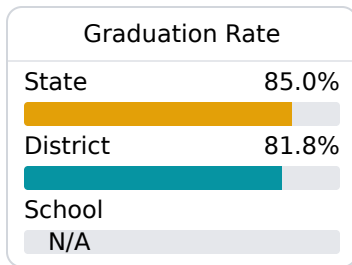

Beat Four Elementary School

Wayne County School District

5090 Hwy. 84
Waynesboro, MS 39367

Sandy Graham
grahams@wcsdms.com

Due to the impact of COVID-19 on school closures in the 2019-20 school year and a waiver from the U.S. Department of Education, the Mississippi Department of Education (MDE) has no assessment and accountability data to report for the 2019-20 school year.