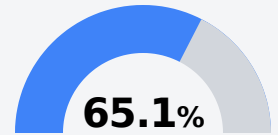

Teacher Data

31.4

Teachers

Experienced Teachers