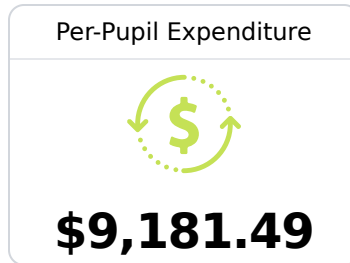

Beat Four Elementary School

Wayne County School District

5090 Hwy. 84
Waynesboro, MS 39367

Sandy Graham
grahams@wcsdms.com

Due to the impact of COVID-19 on school closures in the 2019-20 school year and a waiver from the U.S. Department of Education, the Mississippi Department of Education (MDE) has no assessment and accountability data to report for the 2019-20 school year.

Graduation Rate	
State	85.0%
District	81.8%
School	N/A