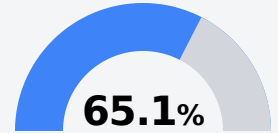

Teacher Data

31.4

Teachers

Experienced Teachers