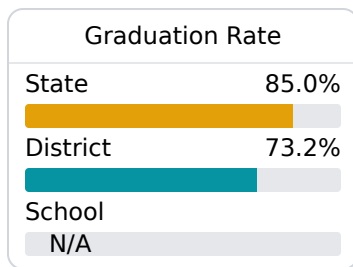

Trigg Elementary School Greenville Public School District

 3004 Lincoln Drive
Greenville, MS 38703

 Deshanda Riley
driley@gpsdk12.com

Due to the impact of COVID-19 on school closures in the 2019-20 school year and a waiver from the U.S. Department of Education, the Mississippi Department of Education (MDE) has no assessment and accountability data to report for the 2019-20 school year.