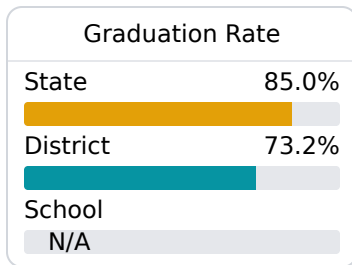

## Trigg Elementary School Greenville Public School District

 3004 Lincoln Drive  
Greenville, MS 38703

 Deshanda Riley  
driley@gpsdk12.com

Due to the impact of COVID-19 on school closures in the 2019-20 school year and a waiver from the U.S. Department of Education, the Mississippi Department of Education (MDE) has no assessment and accountability data to report for the 2019-20 school year.