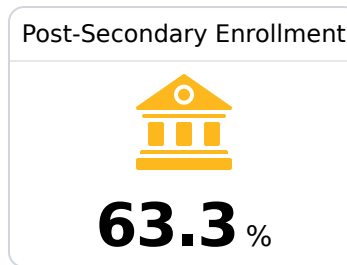

## Greenville High School

Greenville Public School District

419 East Robertshaw Street  
Greenville, MS 38701

Barren Cleark  
bcleark@gpsdk12.com

Due to the impact of COVID-19 on school closures in the 2019-20 school year and a waiver from the U.S. Department of Education, the Mississippi Department of Education (MDE) has no assessment and accountability data to report for the 2019-20 school year.