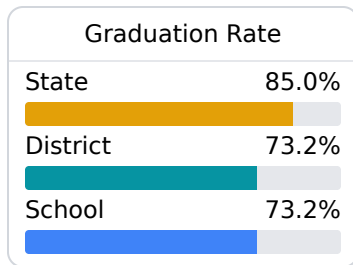

## Greenville High School

Greenville Public School District

419 East Robertshaw Street  
Greenville, MS 38701

Barren Cleark  
bcleark@gpsdk12.com

Due to the impact of COVID-19 on school closures in the 2019-20 school year and a waiver from the U.S. Department of Education, the Mississippi Department of Education (MDE) has no assessment and accountability data to report for the 2019-20 school year.