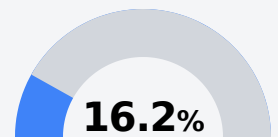

Provisional Teachers