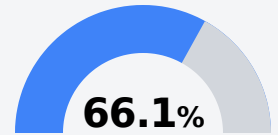

Teacher Data

62.4

Teachers

Experienced Teachers