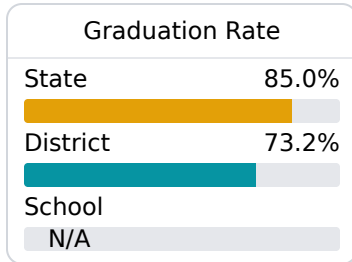

A Armstrong Elementary School

Greenville Public School District

 528 RedBud Street
Greenville, MS 38701

 Tiffany Davis
tdavis@gpsdk12.com

Identified for **Comprehensive Support and Improvement**

Due to the impact of COVID-19 on school closures in the 2019-20 school year and a waiver from the U.S. Department of Education, the Mississippi Department of Education (MDE) has no assessment and accountability data to report for the 2019-20 school year.