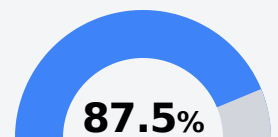

Graduation Rate	
State	85.0%
District	73.2%
School	N/A

Teacher Data

24.0

Teachers

Experienced Teachers

Provisional Teachers

In-Field Teachers