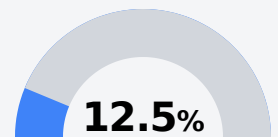

Graduation Rate	
State	85.0%
District	73.2%
School	N/A

Teacher Data

24.0

Teachers

Experienced Teachers

Provisional Teachers

In-Field Teachers