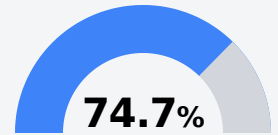

Teacher Data

24.0

Teachers

Experienced Teachers