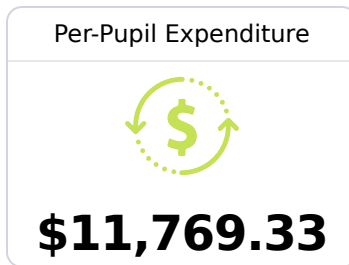

## Riverside High School

Western Line School District

939 Riverside Road  
Avon, MS 38723

Shawneequa Beal  
[shawneequa.beal@westernline.org](mailto:shawneequa.beal@westernline.org)

Due to the impact of COVID-19 on school closures in the 2019-20 school year and a waiver from the U.S. Department of Education, the Mississippi Department of Education (MDE) has no assessment and accountability data to report for the 2019-20 school year.