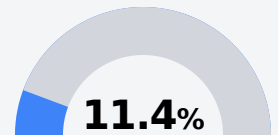

Provisional Teachers