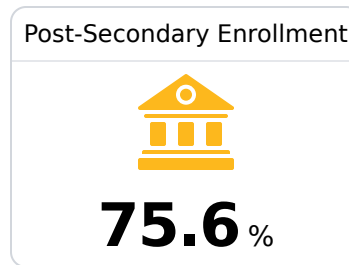

## Riverside High School

Western Line School District

939 Riverside Road  
Avon, MS 38723

Shawneequa Beal  
shawneequa.beal@westernline.org

Due to the impact of COVID-19 on school closures in the 2019-20 school year and a waiver from the U.S. Department of Education, the Mississippi Department of Education (MDE) has no assessment and accountability data to report for the 2019-20 school year.