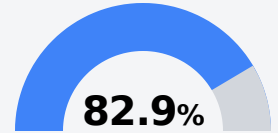

Teacher Data

33.1

Teachers

Experienced Teachers