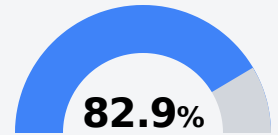

Teacher Data

33.1

Teachers

Experienced Teachers