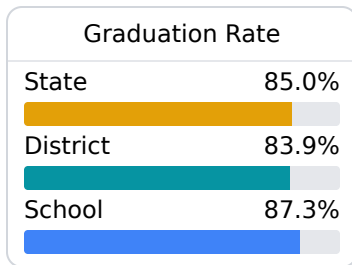

## Riverside High School

Western Line School District

939 Riverside Road  
Avon, MS 38723

Shawneequa Beal  
[shawneequa.beal@westernline.org](mailto:shawneequa.beal@westernline.org)

Due to the impact of COVID-19 on school closures in the 2019-20 school year and a waiver from the U.S. Department of Education, the Mississippi Department of Education (MDE) has no assessment and accountability data to report for the 2019-20 school year.