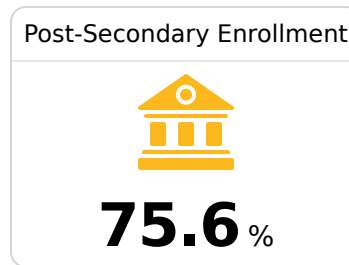

## Riverside High School

Western Line School District

939 Riverside Road  
Avon, MS 38723

Shawneequa Beal  
[shawneequa.beal@westernline.org](mailto:shawneequa.beal@westernline.org)

Due to the impact of COVID-19 on school closures in the 2019-20 school year and a waiver from the U.S. Department of Education, the Mississippi Department of Education (MDE) has no assessment and accountability data to report for the 2019-20 school year.