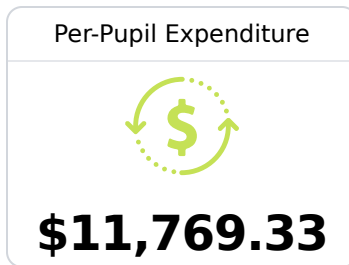

## Riverside High School

Western Line School District

939 Riverside Road  
Avon, MS 38723

Shawneequa Beal  
shawneequa.beal@westernline.org

Due to the impact of COVID-19 on school closures in the 2019-20 school year and a waiver from the U.S. Department of Education, the Mississippi Department of Education (MDE) has no assessment and accountability data to report for the 2019-20 school year.