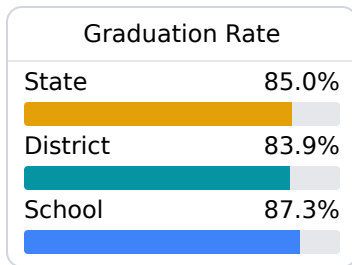

## Riverside High School

Western Line School District

939 Riverside Road  
Avon, MS 38723

Shawneequa Beal  
shawneequa.beal@westernline.org

Due to the impact of COVID-19 on school closures in the 2019-20 school year and a waiver from the U.S. Department of Education, the Mississippi Department of Education (MDE) has no assessment and accountability data to report for the 2019-20 school year.