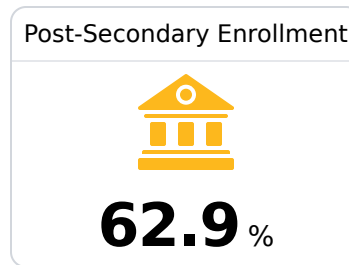

O'Bannon High School

Western Line School District

1203 S. Raceway Road
Greenville, MS 38701

Tannica Ervin
tervin@westernline.org

Due to the impact of COVID-19 on school closures in the 2019-20 school year and a waiver from the U.S. Department of Education, the Mississippi Department of Education (MDE) has no assessment and accountability data to report for the 2019-20 school year.