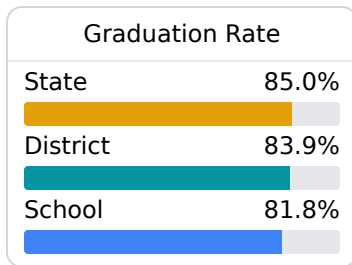

O'Bannon High School

Western Line School District

1203 S. Raceway Road
Greenville, MS 38701

Tannica Ervin
tervin@westernline.org

Due to the impact of COVID-19 on school closures in the 2019-20 school year and a waiver from the U.S. Department of Education, the Mississippi Department of Education (MDE) has no assessment and accountability data to report for the 2019-20 school year.