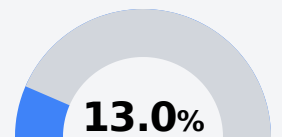

Provisional Teachers