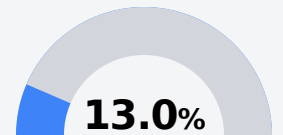

Provisional Teachers