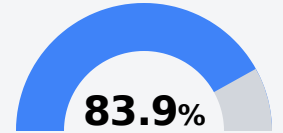

Teacher Data

29.7

Teachers

Experienced Teachers