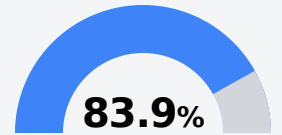

Teacher Data

29.7

Teachers

Experienced Teachers