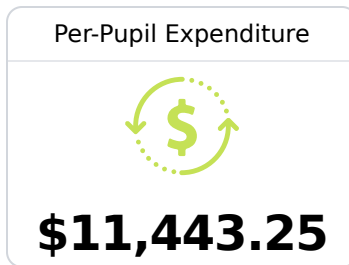

O'Bannon High School

Western Line School District

1203 S. Raceway Road
Greenville, MS 38701

Tannica Ervin
tervin@westernline.org

Due to the impact of COVID-19 on school closures in the 2019-20 school year and a waiver from the U.S. Department of Education, the Mississippi Department of Education (MDE) has no assessment and accountability data to report for the 2019-20 school year.