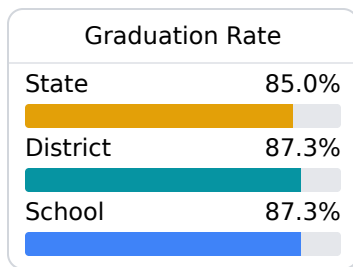

## Leland High School

Leland School District

 402 E. Third Street  
Leland, MS 38756

 Johnnie Vick  
[johnnievick@lelandk12.org](mailto:johnnievick@lelandk12.org)

Due to the impact of COVID-19 on school closures in the 2019-20 school year and a waiver from the U.S. Department of Education, the Mississippi Department of Education (MDE) has no assessment and accountability data to report for the 2019-20 school year.