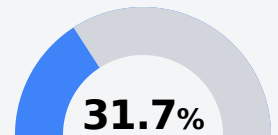

Graduation Rate	
State	85.0%
District	87.3%
School	N/A

Teacher Data

21.3

Teachers

Experienced Teachers

Provisional Teachers

In-Field Teachers