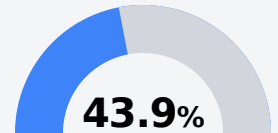

Teacher Data

21.3

Teachers

Experienced Teachers