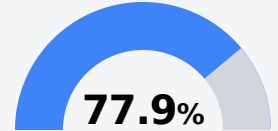

Teacher Data

47.8

Teachers

Experienced Teachers