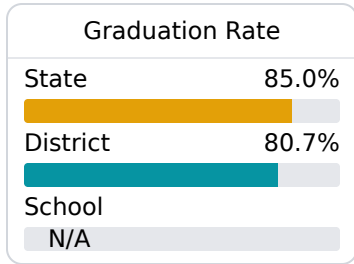

Warren Central Junior High School

Vicksburg Warren School District

1630 BALDWIN FERRY ROAD
Vicksburg, MS 39180

Frederick LeFlore
frederick.leflore@vwsd.org

Identified for **Additional Targeted Support and Improvement**

Due to the impact of COVID-19 on school closures in the 2019-20 school year and a waiver from the U.S. Department of Education, the Mississippi Department of Education (MDE) has no assessment and accountability data to report for the 2019-20 school year.

Teacher Data

47.8

Teachers

Experienced Teachers

Provisional Teachers

In-Field Teachers