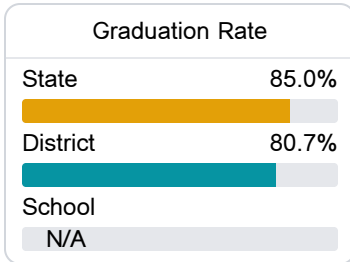

School Report Card 2019 - 2020

For more detailed information, please visit <https://msrc.mdek12.org>.

D Warren Central Junior High School Vicksburg Warren School District

1630 BALDWIN FERRY ROAD
Vicksburg, MS 39180

Frederick LeFlore
frederick.leflore@vwsd.org

Identified for **Additional Targeted Support and Improvement**

Due to the impact of COVID-19 on school closures in the 2019-20 school year and a waiver from the U.S. Department of Education, the Mississippi Department of Education (MDE) has no assessment and accountability data to report for the 2019-20 school year.

Teacher Data

47.8

Teachers

77.9%

Experienced Teachers

13.3%

Provisional Teachers

96.7%

In-Field Teachers