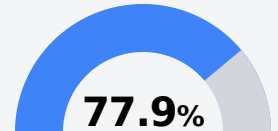

Teacher Data

47.8

Teachers

Experienced Teachers