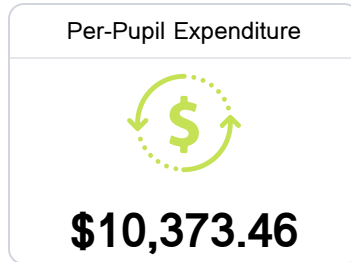

Identified for **Additional Targeted Support and Improvement**

Due to the impact of COVID-19 on school closures in the 2019-20 school year and a waiver from the U.S. Department of Education, the Mississippi Department of Education (MDE) has no assessment and accountability data to report for the 2019-20 school year.