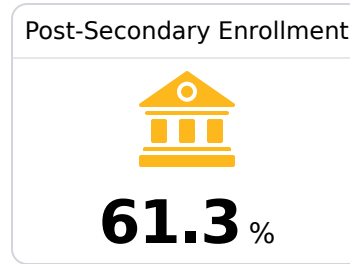

D Warren Central High School

Vicksburg Warren School District

1000 HIGHWAY 27
Vicksburg, MS 39180

Drew Rainer
drainer@vwsd.org

Identified for **Additional Targeted Support and Improvement**

Due to the impact of COVID-19 on school closures in the 2019-20 school year and a waiver from the U.S. Department of Education, the Mississippi Department of Education (MDE) has no assessment and accountability data to report for the 2019-20 school year.