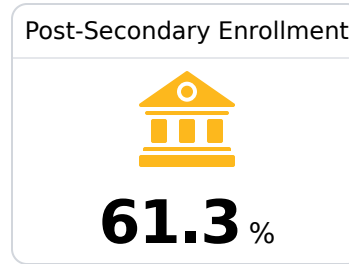

D Warren Central High School

Vicksburg Warren School District

1000 HIGHWAY 27
Vicksburg, MS 39180

Drew Rainer
drainer@vwsd.org

Identified for **Additional Targeted Support and Improvement**

Due to the impact of COVID-19 on school closures in the 2019-20 school year and a waiver from the U.S. Department of Education, the Mississippi Department of Education (MDE) has no assessment and accountability data to report for the 2019-20 school year.