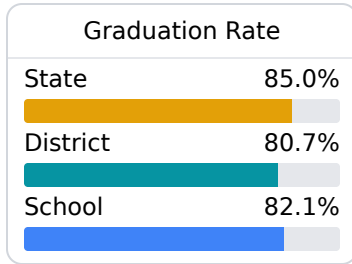

D Warren Central High School

Vicksburg Warren School District

1000 HIGHWAY 27
Vicksburg, MS 39180

Drew Rainer
drainer@vwsd.org

Identified for **Additional Targeted Support and Improvement**

Due to the impact of COVID-19 on school closures in the 2019-20 school year and a waiver from the U.S. Department of Education, the Mississippi Department of Education (MDE) has no assessment and accountability data to report for the 2019-20 school year.