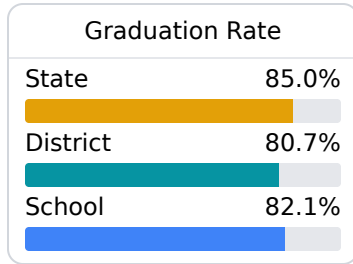

D Warren Central High School

Vicksburg Warren School District

1000 HIGHWAY 27
Vicksburg, MS 39180

Drew Rainer
drainer@vwsd.org

Identified for **Additional Targeted Support and Improvement**

Due to the impact of COVID-19 on school closures in the 2019-20 school year and a waiver from the U.S. Department of Education, the Mississippi Department of Education (MDE) has no assessment and accountability data to report for the 2019-20 school year.