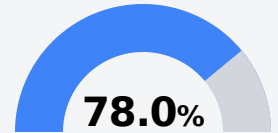

Teacher Data

78.4

Teachers

Experienced Teachers