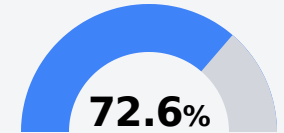

Teacher Data

37.4

Teachers

Experienced Teachers