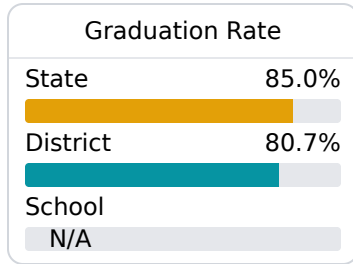

Vicksburg Junior High School

Vicksburg Warren School District

1533 BALDWIN FERRY ROAD
Vicksburg, MS 39180

Justin Watkins
justin.watkins@vwsd.org

Identified for **Additional Targeted Support and Improvement**

Due to the impact of COVID-19 on school closures in the 2019-20 school year and a waiver from the U.S. Department of Education, the Mississippi Department of Education (MDE) has no assessment and accountability data to report for the 2019-20 school year.