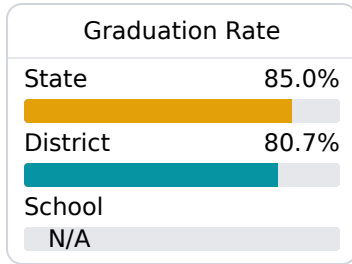

Vicksburg Junior High School

Vicksburg Warren School District

1533 BALDWIN FERRY ROAD
Vicksburg, MS 39180

Justin Watkins
justin.watkins@vwsd.org

Identified for **Additional Targeted Support and Improvement**

Due to the impact of COVID-19 on school closures in the 2019-20 school year and a waiver from the U.S. Department of Education, the Mississippi Department of Education (MDE) has no assessment and accountability data to report for the 2019-20 school year.

Teacher Data

37.4

Teachers

72.6%

Experienced Teachers

13.4%

Provisional Teachers

100.0%

In-Field Teachers