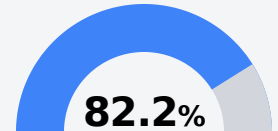

Teacher Data

57.7

Teachers

Experienced Teachers