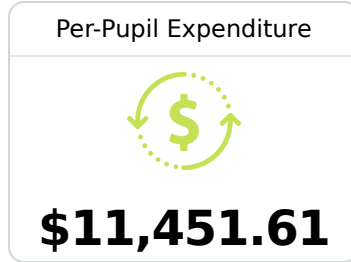

Vicksburg High School

Vicksburg Warren School District

 3701 DRUMMOND STREET
Vicksburg, MS 39180

 Latoya Sims-Allen
latoya.sims-allen@vwsd.org

Identified for **Targeted Support and Improvement**

Due to the impact of COVID-19 on school closures in the 2019-20 school year and a waiver from the U.S. Department of Education, the Mississippi Department of Education (MDE) has no assessment and accountability data to report for the 2019-20 school year.