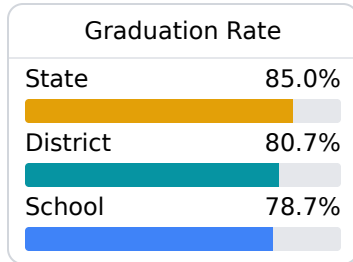

## Vicksburg High School

Vicksburg Warren School District

 3701 DRUMMOND STREET  
Vicksburg, MS 39180

 Latoya Sims-Allen  
latoya.sims-allen@vwsd.org

Identified for **Targeted Support and Improvement**

Due to the impact of COVID-19 on school closures in the 2019-20 school year and a waiver from the U.S. Department of Education, the Mississippi Department of Education (MDE) has no assessment and accountability data to report for the 2019-20 school year.