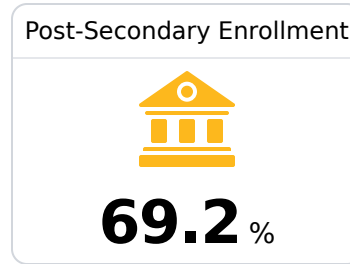

Vicksburg High School

Vicksburg Warren School District

 3701 DRUMMOND STREET
Vicksburg, MS 39180

 Latoya Sims-Allen
latoya.sims-allen@vwsd.org

Identified for **Targeted Support and Improvement**

Due to the impact of COVID-19 on school closures in the 2019-20 school year and a waiver from the U.S. Department of Education, the Mississippi Department of Education (MDE) has no assessment and accountability data to report for the 2019-20 school year.