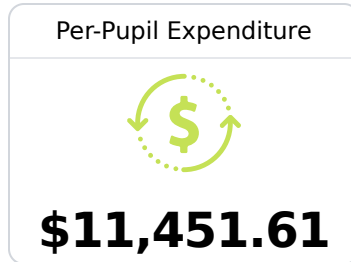

## Vicksburg High School

Vicksburg Warren School District

 3701 DRUMMOND STREET  
Vicksburg, MS 39180

 Latoya Sims-Allen  
latoya.sims-allen@vwsd.org

Identified for **Targeted Support and Improvement**

Due to the impact of COVID-19 on school closures in the 2019-20 school year and a waiver from the U.S. Department of Education, the Mississippi Department of Education (MDE) has no assessment and accountability data to report for the 2019-20 school year.