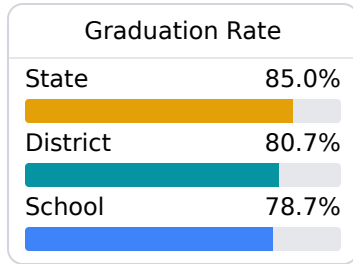

Vicksburg High School

Vicksburg Warren School District

 3701 DRUMMOND STREET
Vicksburg, MS 39180

 Latoya Sims-Allen
latoya.sims-allen@vwsd.org

Identified for **Targeted Support and Improvement**

Due to the impact of COVID-19 on school closures in the 2019-20 school year and a waiver from the U.S. Department of Education, the Mississippi Department of Education (MDE) has no assessment and accountability data to report for the 2019-20 school year.