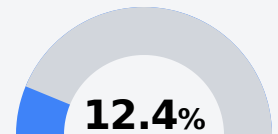

Provisional Teachers