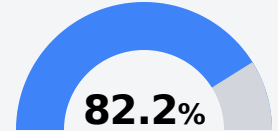

Teacher Data

57.7

Teachers

Experienced Teachers