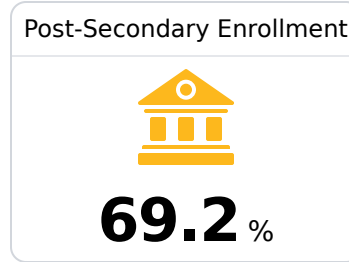

Vicksburg High School

Vicksburg Warren School District

 3701 DRUMMOND STREET
Vicksburg, MS 39180

 Latoya Sims-Allen
latoya.sims-allen@vwsd.org

Identified for **Targeted Support and Improvement**

Due to the impact of COVID-19 on school closures in the 2019-20 school year and a waiver from the U.S. Department of Education, the Mississippi Department of Education (MDE) has no assessment and accountability data to report for the 2019-20 school year.