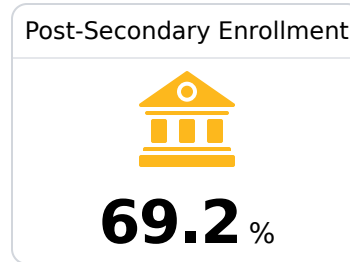

## Vicksburg High School

Vicksburg Warren School District

 3701 DRUMMOND STREET  
Vicksburg, MS 39180

 Latoya Sims-Allen  
latoya.sims-allen@vwsd.org

Identified for **Targeted Support and Improvement**

Due to the impact of COVID-19 on school closures in the 2019-20 school year and a waiver from the U.S. Department of Education, the Mississippi Department of Education (MDE) has no assessment and accountability data to report for the 2019-20 school year.