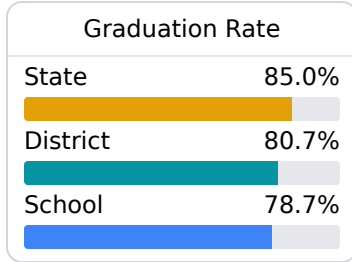

Vicksburg High School

Vicksburg Warren School District

 3701 DRUMMOND STREET
Vicksburg, MS 39180

 Latoya Sims-Allen
latoya.sims-allen@vwsd.org

Identified for **Targeted Support and Improvement**

Due to the impact of COVID-19 on school closures in the 2019-20 school year and a waiver from the U.S. Department of Education, the Mississippi Department of Education (MDE) has no assessment and accountability data to report for the 2019-20 school year.