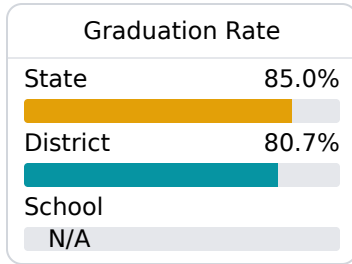

South Park Elementary School

Vicksburg Warren School District

6530 NAILOR ROAD
Vicksburg, MS 39180

Julia Hood
jhood@vwsd.org

Identified for **Targeted Support and Improvement**

Due to the impact of COVID-19 on school closures in the 2019-20 school year and a waiver from the U.S. Department of Education, the Mississippi Department of Education (MDE) has no assessment and accountability data to report for the 2019-20 school year.