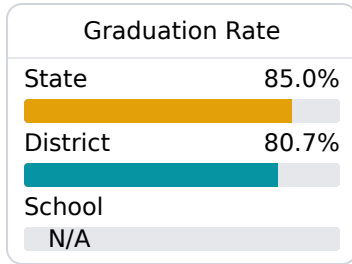

C South Park Elementary School

Vicksburg Warren School District

6530 NAILOR ROAD
Vicksburg, MS 39180

Latoya Minor
latoya.minor@vwsd.org

Identified for **Targeted Support and Improvement**

Due to the impact of COVID-19 on school closures in the 2019-20 school year and a waiver from the U.S. Department of Education, the Mississippi Department of Education (MDE) has no assessment and accountability data to report for the 2019-20 school year.

Teacher Data

24.9

Teachers

88.1%

Experienced Teachers

3.9%

Provisional Teachers

97.8%

In-Field Teachers