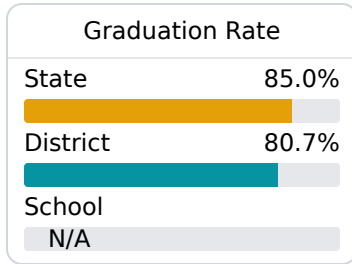

C South Park Elementary School

Vicksburg Warren School District

6530 NAILOR ROAD
Vicksburg, MS 39180

Julia Hood
jhood@vwsd.org

Identified for **Targeted Support and Improvement**

Due to the impact of COVID-19 on school closures in the 2019-20 school year and a waiver from the U.S. Department of Education, the Mississippi Department of Education (MDE) has no assessment and accountability data to report for the 2019-20 school year.