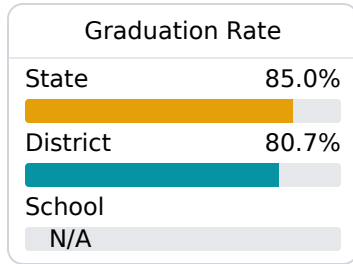

Warren Central Intermediate

Vicksburg Warren School District

2147 Sherman Ave
Vicksburg, MS 39183

Tonya Magee
tmagee@vwsd.org

Identified for **Targeted Support and Improvement**

Due to the impact of COVID-19 on school closures in the 2019-20 school year and a waiver from the U.S. Department of Education, the Mississippi Department of Education (MDE) has no assessment and accountability data to report for the 2019-20 school year.