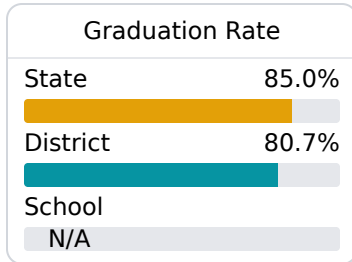

Warren Central Intermediate

Vicksburg Warren School District

2147 Sherman Ave
Vicksburg, MS 39183

Tonya Magee
tmagee@vwsd.org

Identified for **Targeted Support and Improvement**

Due to the impact of COVID-19 on school closures in the 2019-20 school year and a waiver from the U.S. Department of Education, the Mississippi Department of Education (MDE) has no assessment and accountability data to report for the 2019-20 school year.