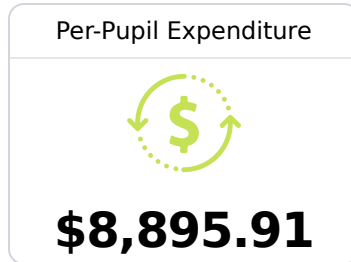

Warren Central Intermediate

Vicksburg Warren School District

2147 Sherman Ave
Vicksburg, MS 39183

Tonya Magee
tmagee@vwsd.org

Identified for **Targeted Support and Improvement**

Due to the impact of COVID-19 on school closures in the 2019-20 school year and a waiver from the U.S. Department of Education, the Mississippi Department of Education (MDE) has no assessment and accountability data to report for the 2019-20 school year.