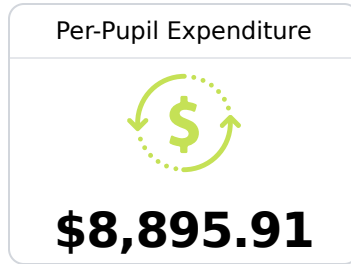

Warren Central Intermediate

Vicksburg Warren School District

2147 Sherman Ave
Vicksburg, MS 39183

Tonya Magee
tmagee@vwsd.org

Identified for **Targeted Support and Improvement**

Due to the impact of COVID-19 on school closures in the 2019-20 school year and a waiver from the U.S. Department of Education, the Mississippi Department of Education (MDE) has no assessment and accountability data to report for the 2019-20 school year.