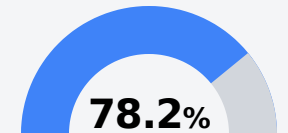

Teacher Data

30.8

Teachers

Experienced Teachers