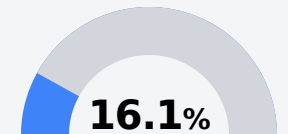

Provisional Teachers