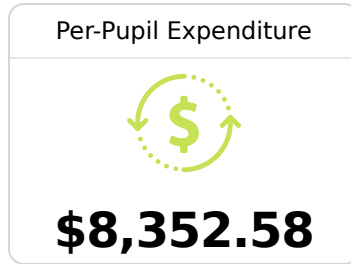

D Vicksburg Intermediate

Vicksburg Warren School District

1245 Dana Road
Vicksburg, MS 39180

Lakesha Batty
lbatty@vwsd.org

Identified for **Targeted Support and Improvement**

Due to the impact of COVID-19 on school closures in the 2019-20 school year and a waiver from the U.S. Department of Education, the Mississippi Department of Education (MDE) has no assessment and accountability data to report for the 2019-20 school year.