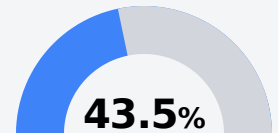

Teacher Data

32.3

Teachers

Experienced Teachers