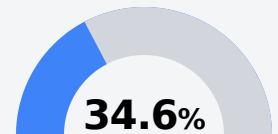

Provisional Teachers