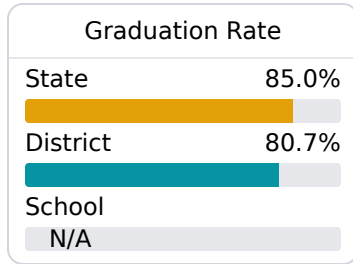

D Vicksburg Intermediate

Vicksburg Warren School District

1245 Dana Road
Vicksburg, MS 39180

Lakesha Batty
lbatty@vwsd.org

Identified for **Targeted Support and Improvement**

Due to the impact of COVID-19 on school closures in the 2019-20 school year and a waiver from the U.S. Department of Education, the Mississippi Department of Education (MDE) has no assessment and accountability data to report for the 2019-20 school year.