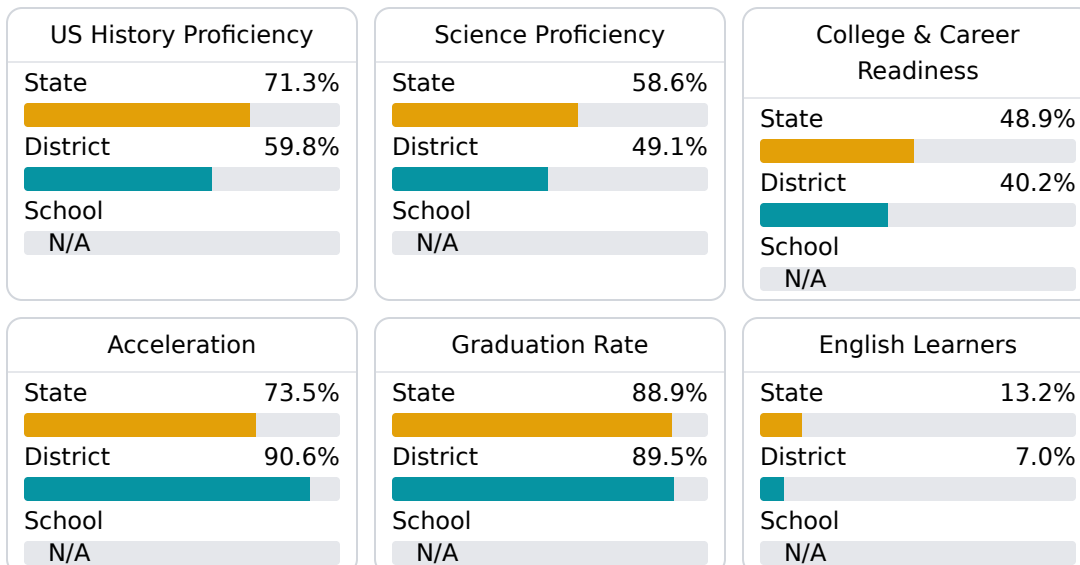

### School Accountability Grade Components

Mississippi's accountability system assigns "A" through "F" letter grades for schools and districts. Grades are based on student achievement, student growth, student participation in testing, and other academic measures.

#### Math

Measurements of student performance on the statewide math assessment.

#### English

Measurements of student performance on the statewide English language arts (ELA) assessment.

#### Other Measures

Other measurements of student performance that factor into the accountability grade.