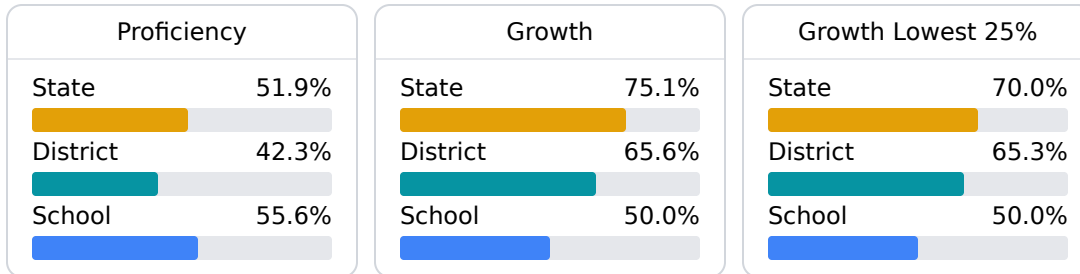

Dana Road Elementary

Vicksburg Warren School District

1247 Dana Road
Vicksburg, MS 39180

LaShonda Keys-Smith
lsmith@vwsd.org

School Accountability Grade Components

Mississippi's accountability system assigns "A" through "F" letter grades for schools and districts. Grades are based on student achievement, student growth, student participation in testing, and other academic measures.

Math

Measurements of student performance on the statewide math assessment.

English

Measurements of student performance on the statewide English language arts (ELA) assessment.