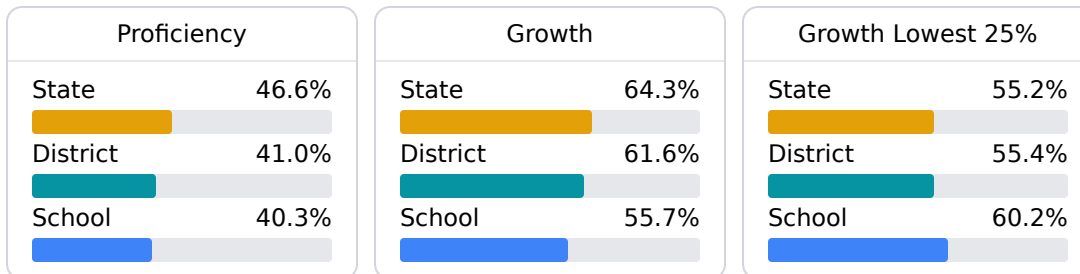

Other Measures

Other measurements of student performance that factor into the accountability grade.