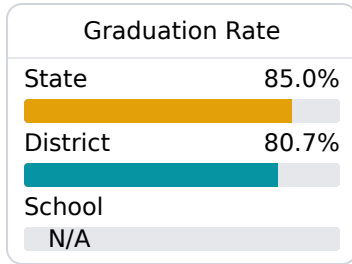

## Beechwood Elementary School

Vicksburg Warren School District

999 HIGHWAY 27 S  
Vicksburg, MS 39180

David Adams  
david.adams@vwsd.org

Identified for **Additional Targeted Support and Improvement**

Due to the impact of COVID-19 on school closures in the 2019-20 school year and a waiver from the U.S. Department of Education, the Mississippi Department of Education (MDE) has no assessment and accountability data to report for the 2019-20 school year.