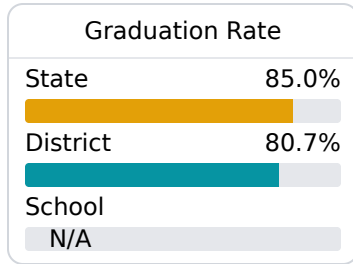

Beechwood Elementary School

Vicksburg Warren School District

999 HIGHWAY 27 S
Vicksburg, MS 39180

David Adams
david.adams@vwsd.org

Identified for **Additional Targeted Support and Improvement**

Due to the impact of COVID-19 on school closures in the 2019-20 school year and a waiver from the U.S. Department of Education, the Mississippi Department of Education (MDE) has no assessment and accountability data to report for the 2019-20 school year.