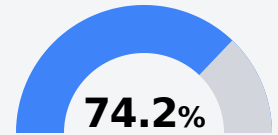

Teacher Data

25.1

Teachers

Experienced Teachers