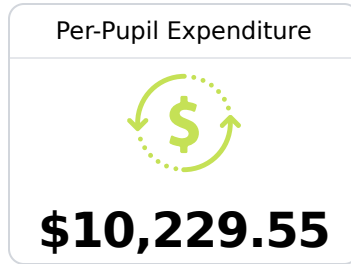

Tylertown High School

Walthall County School District

204 High School Road
Tylertown, MS 39667

Jeremy Harrell
jharrell@wcsd.k12.ms.us

Identified for **Additional Targeted Support and Improvement**

Due to the impact of COVID-19 on school closures in the 2019-20 school year and a waiver from the U.S. Department of Education, the Mississippi Department of Education (MDE) has no assessment and accountability data to report for the 2019-20 school year.