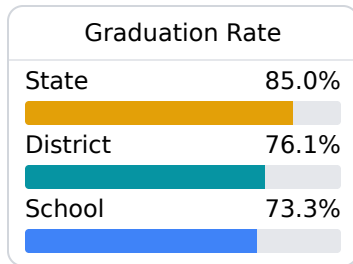

## Tylertown High School

Walthall County School District

204 High School Road  
Tylertown, MS 39667

Jeremy Harrell  
jharrell@wcsd.k12.ms.us

Identified for **Additional Targeted Support and Improvement**

Due to the impact of COVID-19 on school closures in the 2019-20 school year and a waiver from the U.S. Department of Education, the Mississippi Department of Education (MDE) has no assessment and accountability data to report for the 2019-20 school year.