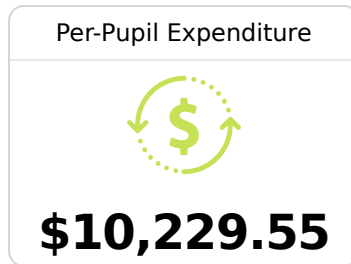

## Tylertown High School

Walthall County School District

204 High School Road  
Tylertown, MS 39667

Jeremy Harrell  
jharrell@wcsd.k12.ms.us

Identified for **Additional Targeted Support and Improvement**

Due to the impact of COVID-19 on school closures in the 2019-20 school year and a waiver from the U.S. Department of Education, the Mississippi Department of Education (MDE) has no assessment and accountability data to report for the 2019-20 school year.