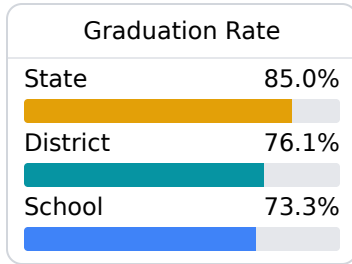

Tylertown High School

Walthall County School District

204 High School Road
Tylertown, MS 39667

Jeremy Harrell
jharrell@wcsd.k12.ms.us

Identified for **Additional Targeted Support and Improvement**

Due to the impact of COVID-19 on school closures in the 2019-20 school year and a waiver from the U.S. Department of Education, the Mississippi Department of Education (MDE) has no assessment and accountability data to report for the 2019-20 school year.