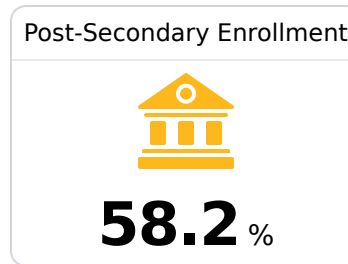

## Tylertown High School

Walthall County School District

204 High School Road  
Tylertown, MS 39667

Jeremy Harrell  
jharrell@wcsd.k12.ms.us

Identified for **Additional Targeted Support and Improvement**

Due to the impact of COVID-19 on school closures in the 2019-20 school year and a waiver from the U.S. Department of Education, the Mississippi Department of Education (MDE) has no assessment and accountability data to report for the 2019-20 school year.