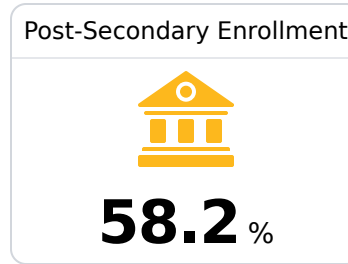

Tylertown High School

Walthall County School District

204 High School Road
Tylertown, MS 39667

Jeremy Harrell
jharrell@wcsd.k12.ms.us

Identified for **Additional Targeted Support and Improvement**

Due to the impact of COVID-19 on school closures in the 2019-20 school year and a waiver from the U.S. Department of Education, the Mississippi Department of Education (MDE) has no assessment and accountability data to report for the 2019-20 school year.