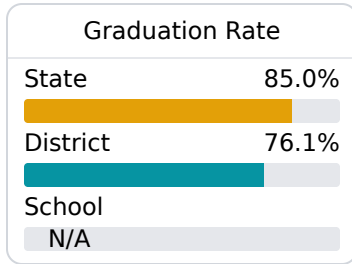

## **D** Tylertown Elementary School

Walthall County School District

 705 Broad Street  
Tylertown, MS 39667

 Felecia Prince  
fprince@wcsd.k12.ms.us

Identified for **Targeted Support and Improvement**

Due to the impact of COVID-19 on school closures in the 2019-20 school year and a waiver from the U.S. Department of Education, the Mississippi Department of Education (MDE) has no assessment and accountability data to report for the 2019-20 school year.