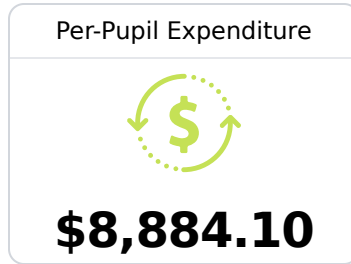

## **D** Tylertown Elementary School

Walthall County School District

 705 Broad Street  
Tylertown, MS 39667

 Felecia Prince  
fprince@wcsd.k12.ms.us

Identified for **Targeted Support and Improvement**

Due to the impact of COVID-19 on school closures in the 2019-20 school year and a waiver from the U.S. Department of Education, the Mississippi Department of Education (MDE) has no assessment and accountability data to report for the 2019-20 school year.