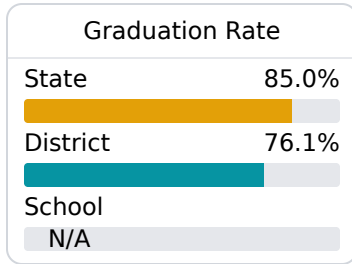

D Tylertown Elementary School

Walthall County School District

 705 Broad Street
Tylertown, MS 39667

 Felecia Prince
fprince@wcsd.k12.ms.us

Identified for **Targeted Support and Improvement**

Due to the impact of COVID-19 on school closures in the 2019-20 school year and a waiver from the U.S. Department of Education, the Mississippi Department of Education (MDE) has no assessment and accountability data to report for the 2019-20 school year.