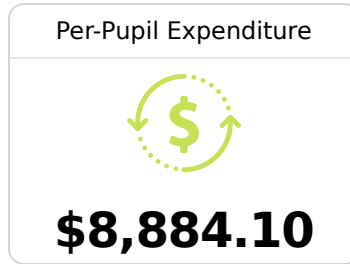

D Tylertown Elementary School

Walthall County School District

 705 Broad Street
Tylertown, MS 39667

 Felecia Prince
fprince@wcsd.k12.ms.us

Identified for **Targeted Support and Improvement**

Due to the impact of COVID-19 on school closures in the 2019-20 school year and a waiver from the U.S. Department of Education, the Mississippi Department of Education (MDE) has no assessment and accountability data to report for the 2019-20 school year.