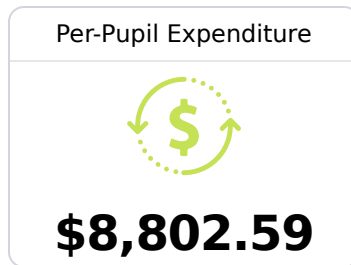

## Tylertown Primary School

Walthall County School District

813 Ball Avenue  
Tylertown, MS 39667

Nickalaya Chapman  
nchapman@wcsd.k12.ms.us

Due to the impact of COVID-19 on school closures in the 2019-20 school year and a waiver from the U.S. Department of Education, the Mississippi Department of Education (MDE) has no assessment and accountability data to report for the 2019-20 school year.