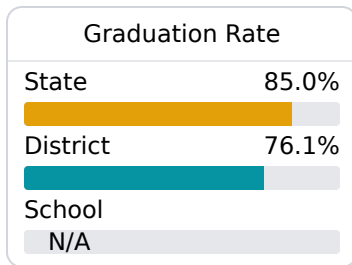

## Tylertown Primary School

Walthall County School District

813 Ball Avenue  
Tylertown, MS 39667

Nickalaya Chapman  
nchapman@wcsd.k12.ms.us

Due to the impact of COVID-19 on school closures in the 2019-20 school year and a waiver from the U.S. Department of Education, the Mississippi Department of Education (MDE) has no assessment and accountability data to report for the 2019-20 school year.