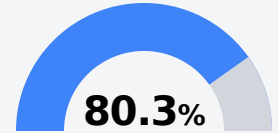

Teacher Data

29.9

Teachers

Experienced Teachers