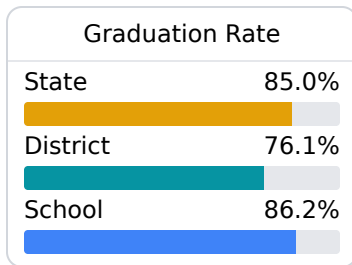

Salem Attendance Center

Walthall County School District

881 Highway 27 North
Tylertown, MS 39667

Jason Frazier
jfrazier@wcsd.k12.ms.us

Due to the impact of COVID-19 on school closures in the 2019-20 school year and a waiver from the U.S. Department of Education, the Mississippi Department of Education (MDE) has no assessment and accountability data to report for the 2019-20 school year.