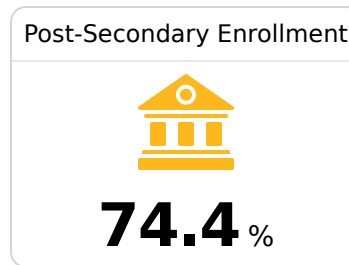

Salem Attendance Center

Walthall County School District

881 Highway 27 North
Tylertown, MS 39667

Jason Frazier
jfrazier@wcsd.k12.ms.us

Due to the impact of COVID-19 on school closures in the 2019-20 school year and a waiver from the U.S. Department of Education, the Mississippi Department of Education (MDE) has no assessment and accountability data to report for the 2019-20 school year.