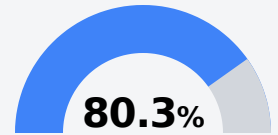

Teacher Data

29.9

Teachers

Experienced Teachers