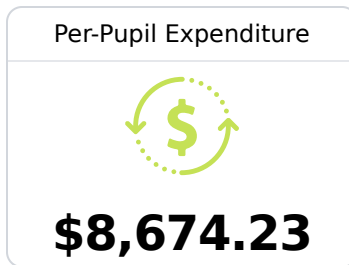

Salem Attendance Center

Walthall County School District

881 Highway 27 North
Tylertown, MS 39667

Jason Frazier
jfrazier@wcsd.k12.ms.us

Due to the impact of COVID-19 on school closures in the 2019-20 school year and a waiver from the U.S. Department of Education, the Mississippi Department of Education (MDE) has no assessment and accountability data to report for the 2019-20 school year.