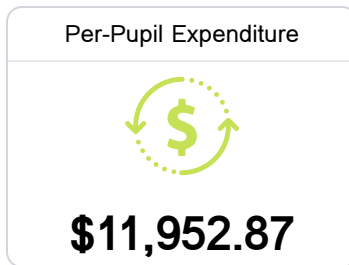

## Dexter Elementary School

Walthall County School District

927 Highway 48 East  
Tylertown, MS 39667

Jackie Boone  
jboone@wcsd.k12.ms.us

Due to the impact of COVID-19 on school closures in the 2019-20 school year and a waiver from the U.S. Department of Education, the Mississippi Department of Education (MDE) has no assessment and accountability data to report for the 2019-20 school year.