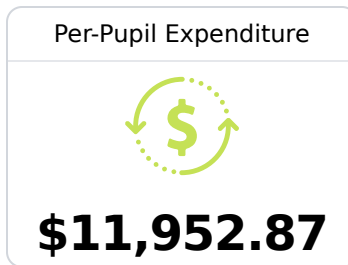

Dexter Elementary School

Walthall County School District

927 Highway 48 East
Tylertown, MS 39667

Jackie Boone
jboone@wcsd.k12.ms.us

Due to the impact of COVID-19 on school closures in the 2019-20 school year and a waiver from the U.S. Department of Education, the Mississippi Department of Education (MDE) has no assessment and accountability data to report for the 2019-20 school year.