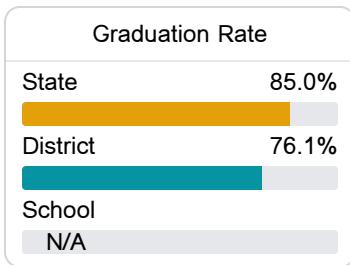

## Dexter Elementary School

Walthall County School District

927 Highway 48 East  
Tylertown, MS 39667

Jackie Boone  
jboone@wcsd.k12.ms.us

Due to the impact of COVID-19 on school closures in the 2019-20 school year and a waiver from the U.S. Department of Education, the Mississippi Department of Education (MDE) has no assessment and accountability data to report for the 2019-20 school year.