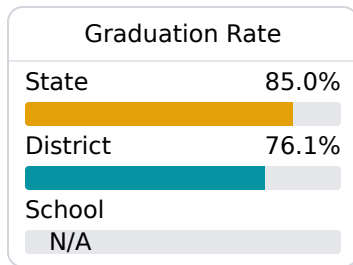

Dexter Elementary School

Walthall County School District

927 Highway 48 East
Tylertown, MS 39667

Jackie Boone
jboone@wcsd.k12.ms.us

Due to the impact of COVID-19 on school closures in the 2019-20 school year and a waiver from the U.S. Department of Education, the Mississippi Department of Education (MDE) has no assessment and accountability data to report for the 2019-20 school year.