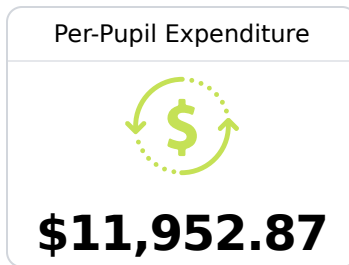

Dexter Elementary School

Walthall County School District

927 Highway 48 East
Tylertown, MS 39667

Jackie Boone
jboone@wcsd.k12.ms.us

Due to the impact of COVID-19 on school closures in the 2019-20 school year and a waiver from the U.S. Department of Education, the Mississippi Department of Education (MDE) has no assessment and accountability data to report for the 2019-20 school year.