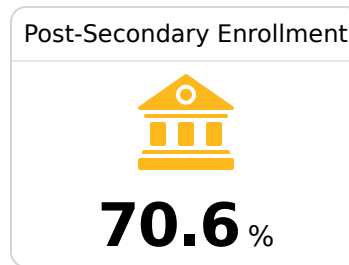

New Albany High School

New Albany Public Schools

201 Highway 15 North
New Albany, MS 38652

Matt Buchanan
mbuchanan@nasd.ms

Due to the impact of COVID-19 on school closures in the 2019-20 school year and a waiver from the U.S. Department of Education, the Mississippi Department of Education (MDE) has no assessment and accountability data to report for the 2019-20 school year.