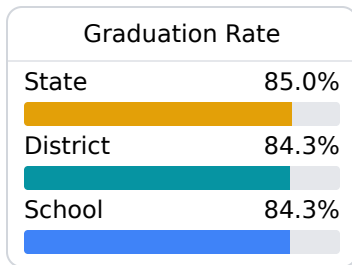

New Albany High School

New Albany Public Schools

201 Highway 15 North
New Albany, MS 38652

Matt Buchanan
mbuchanan@nasd.ms

Due to the impact of COVID-19 on school closures in the 2019-20 school year and a waiver from the U.S. Department of Education, the Mississippi Department of Education (MDE) has no assessment and accountability data to report for the 2019-20 school year.