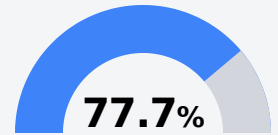

Teacher Data

38.1

Teachers

Experienced Teachers