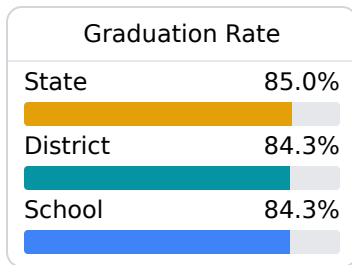

## New Albany High School

New Albany Public Schools

201 Highway 15 North  
New Albany, MS 38652

Matt Buchanan  
mbuchanan@nasd.ms

Due to the impact of COVID-19 on school closures in the 2019-20 school year and a waiver from the U.S. Department of Education, the Mississippi Department of Education (MDE) has no assessment and accountability data to report for the 2019-20 school year.