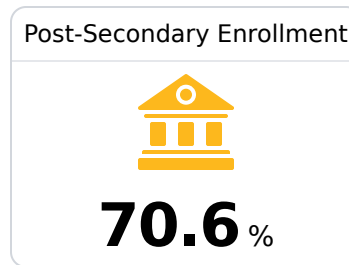

## New Albany High School

New Albany Public Schools

201 Highway 15 North  
New Albany, MS 38652

Matt Buchanan  
mbuchanan@nasd.ms

Due to the impact of COVID-19 on school closures in the 2019-20 school year and a waiver from the U.S. Department of Education, the Mississippi Department of Education (MDE) has no assessment and accountability data to report for the 2019-20 school year.