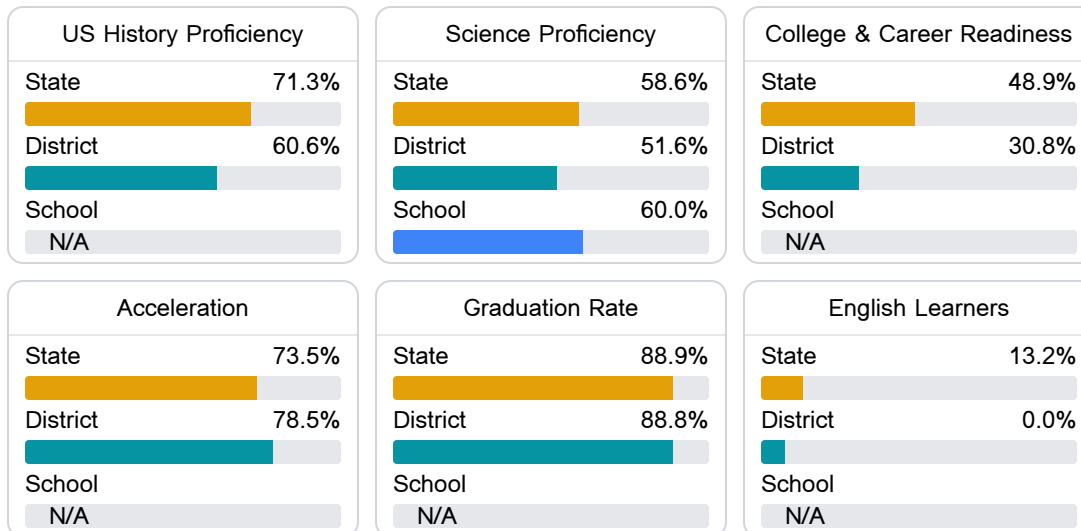

### School Accountability Grade Components

Mississippi's accountability system assigns "A" through "F" letter grades for schools and districts. Grades are based on student achievement, student growth, student participation in testing, and other academic measures.

#### Math

Measurements of student performance on the statewide math assessment.

#### English

Measurements of student performance on the statewide English language arts (ELA) assessment.

#### Other Measures

Other measurements of student performance that factor into the accountability grade.