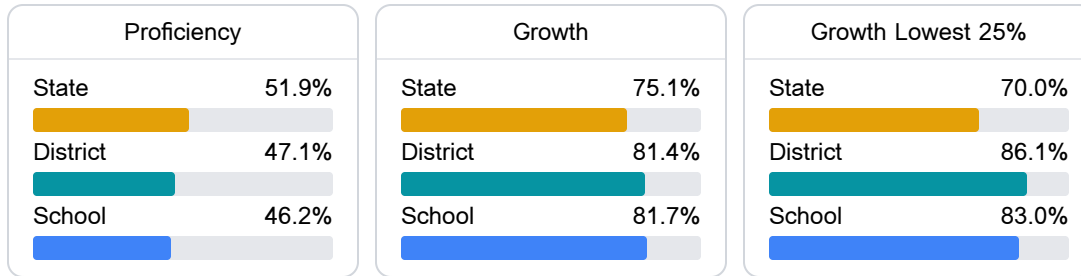

Dundee Elementary School

Tunica County School District

12910 OLD HIGHWAY 61 SOUTH
Dundee, MS 38626

School Accountability Grade Components

Mississippi's accountability system assigns "A" through "F" letter grades for schools and districts. Grades are based on student achievement, student growth, student participation in testing, and other academic measures.

Math

Measurements of student performance on the statewide math assessment.