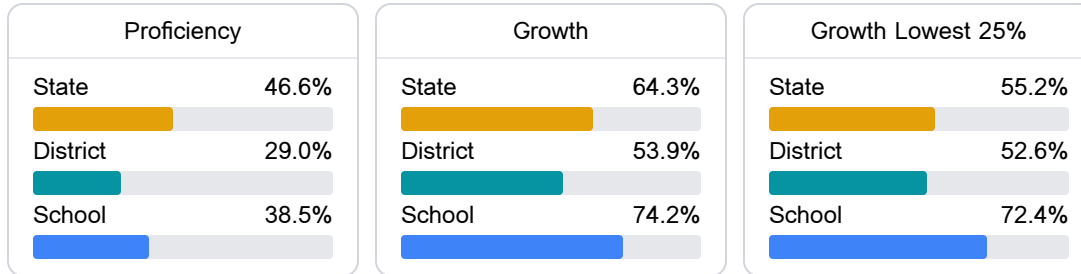

English

Measurements of student performance on the statewide English language arts (ELA) assessment.