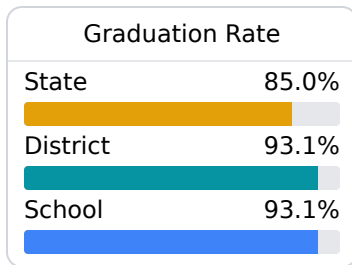

Rosa Fort High School

Tunica County School District

1100 ROSA FORT DRIVE
Tunica, MS 38676

Trosiki Pettis
pettist@tunicak12.org

Due to the impact of COVID-19 on school closures in the 2019-20 school year and a waiver from the U.S. Department of Education, the Mississippi Department of Education (MDE) has no assessment and accountability data to report for the 2019-20 school year.