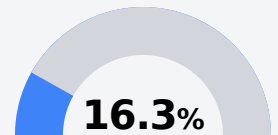

Provisional Teachers