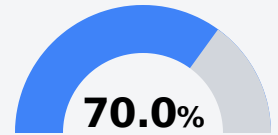

Teacher Data

36.3

Teachers

Experienced Teachers