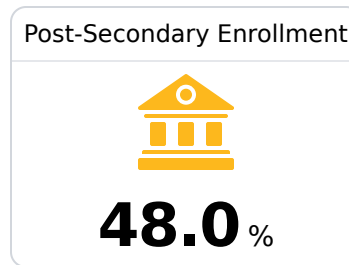

Rosa Fort High School

Tunica County School District

1100 ROSA FORT DRIVE
Tunica, MS 38676

Trosiki Pettis
pettist@tunicak12.org

Due to the impact of COVID-19 on school closures in the 2019-20 school year and a waiver from the U.S. Department of Education, the Mississippi Department of Education (MDE) has no assessment and accountability data to report for the 2019-20 school year.