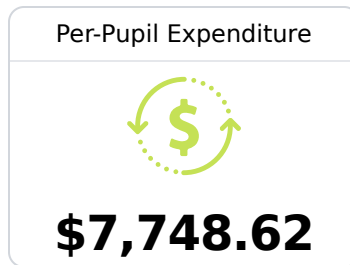

Iuka Middle School

Tishomingo County School District

507 West Quitman
Iuka, MS 38852

Chrystal Smith
csmith@tcsk12.com

Due to the impact of COVID-19 on school closures in the 2019-20 school year and a waiver from the U.S. Department of Education, the Mississippi Department of Education (MDE) has no assessment and accountability data to report for the 2019-20 school year.

Graduation Rate	
State	85.0%
District	92.5%
School	N/A

Teacher Data

24.7

Teachers

73.2%

Experienced Teachers

6.3%

Provisional Teachers

94.1%

In-Field Teachers